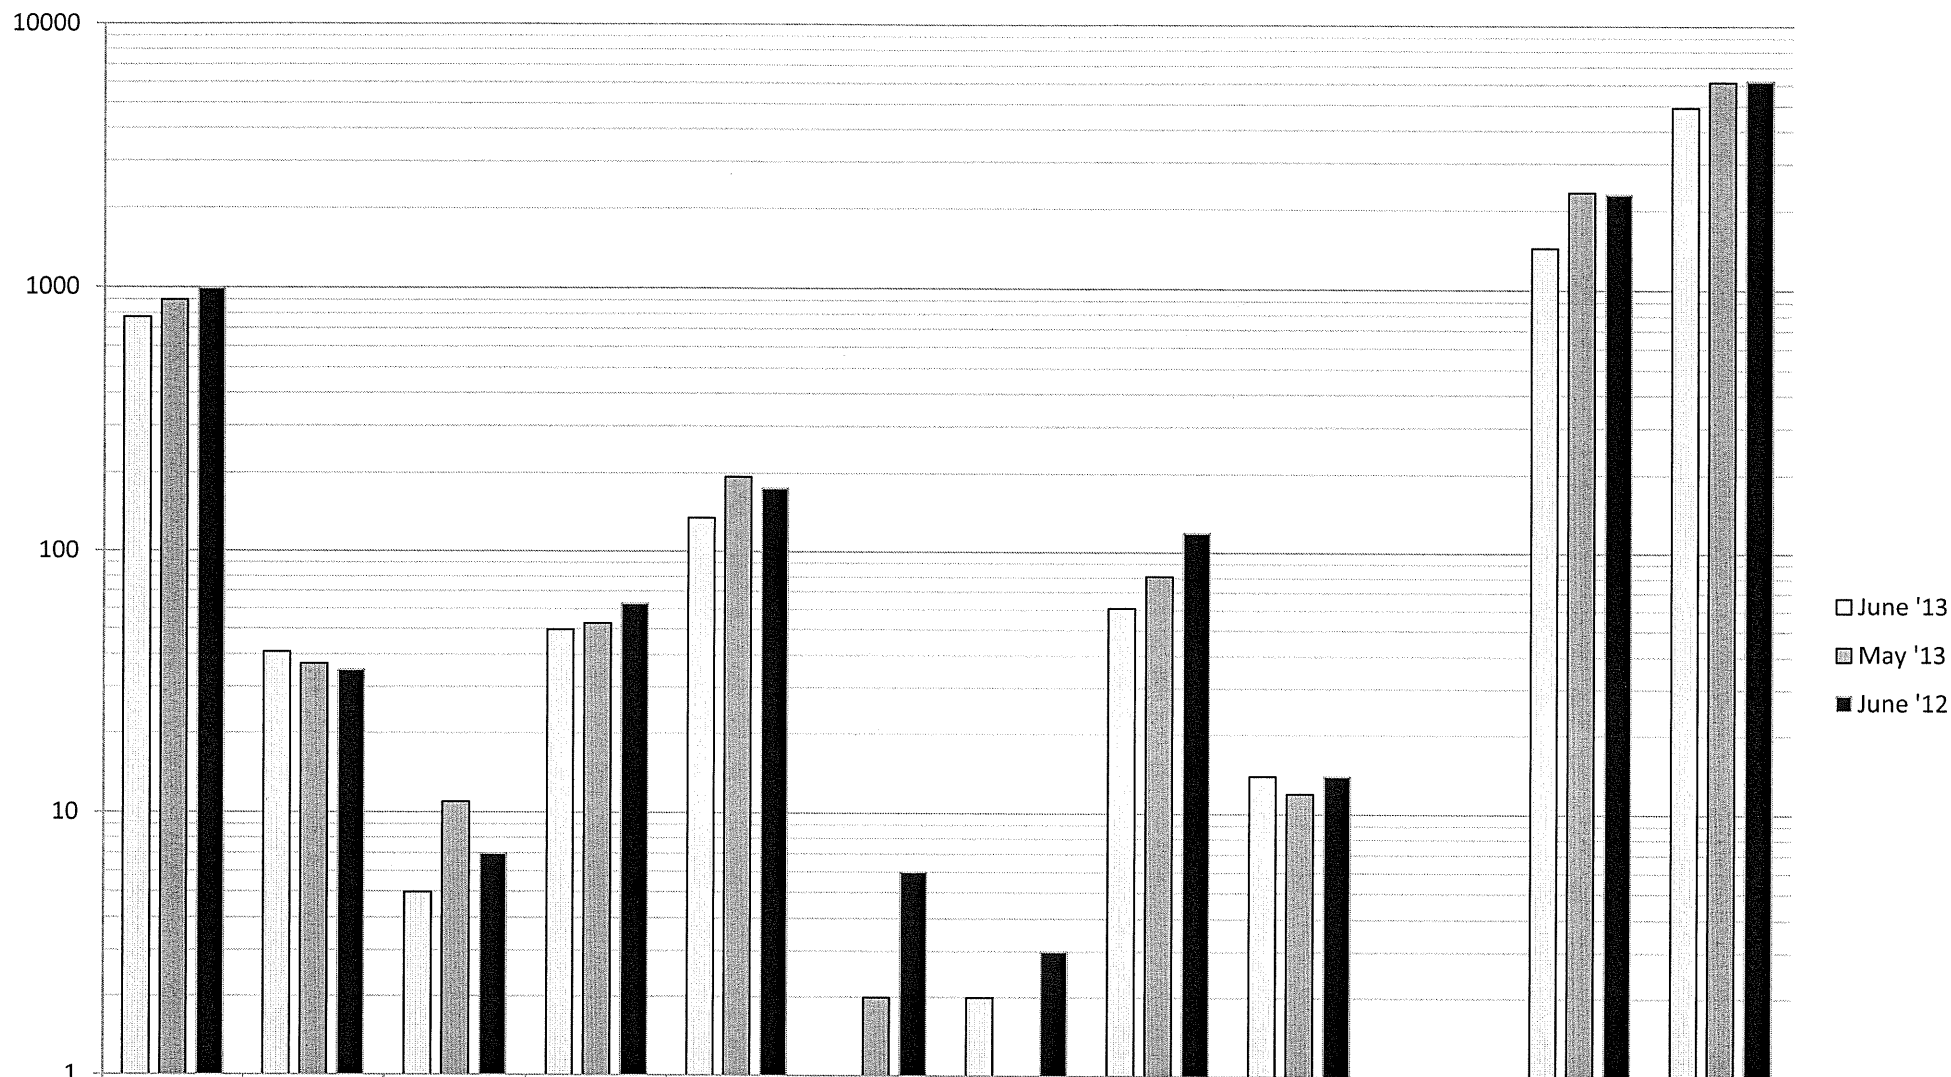

Monthly Report June 2013

	Calls	Follow-ups	Felonies	Misd / Other	V&T	DWI	Juveniles	Parking	Accidents	Stolen Vehicles	Property Checks	Miles Driven
June '13	773	41	5	50	135	1	2	61	14	0	1441	4923
May '13	897	37	11	53	194	2	1	81	12	0	2340	6149
June '12	994	35	7	63	175	6	3	119	14	0	2300	6216