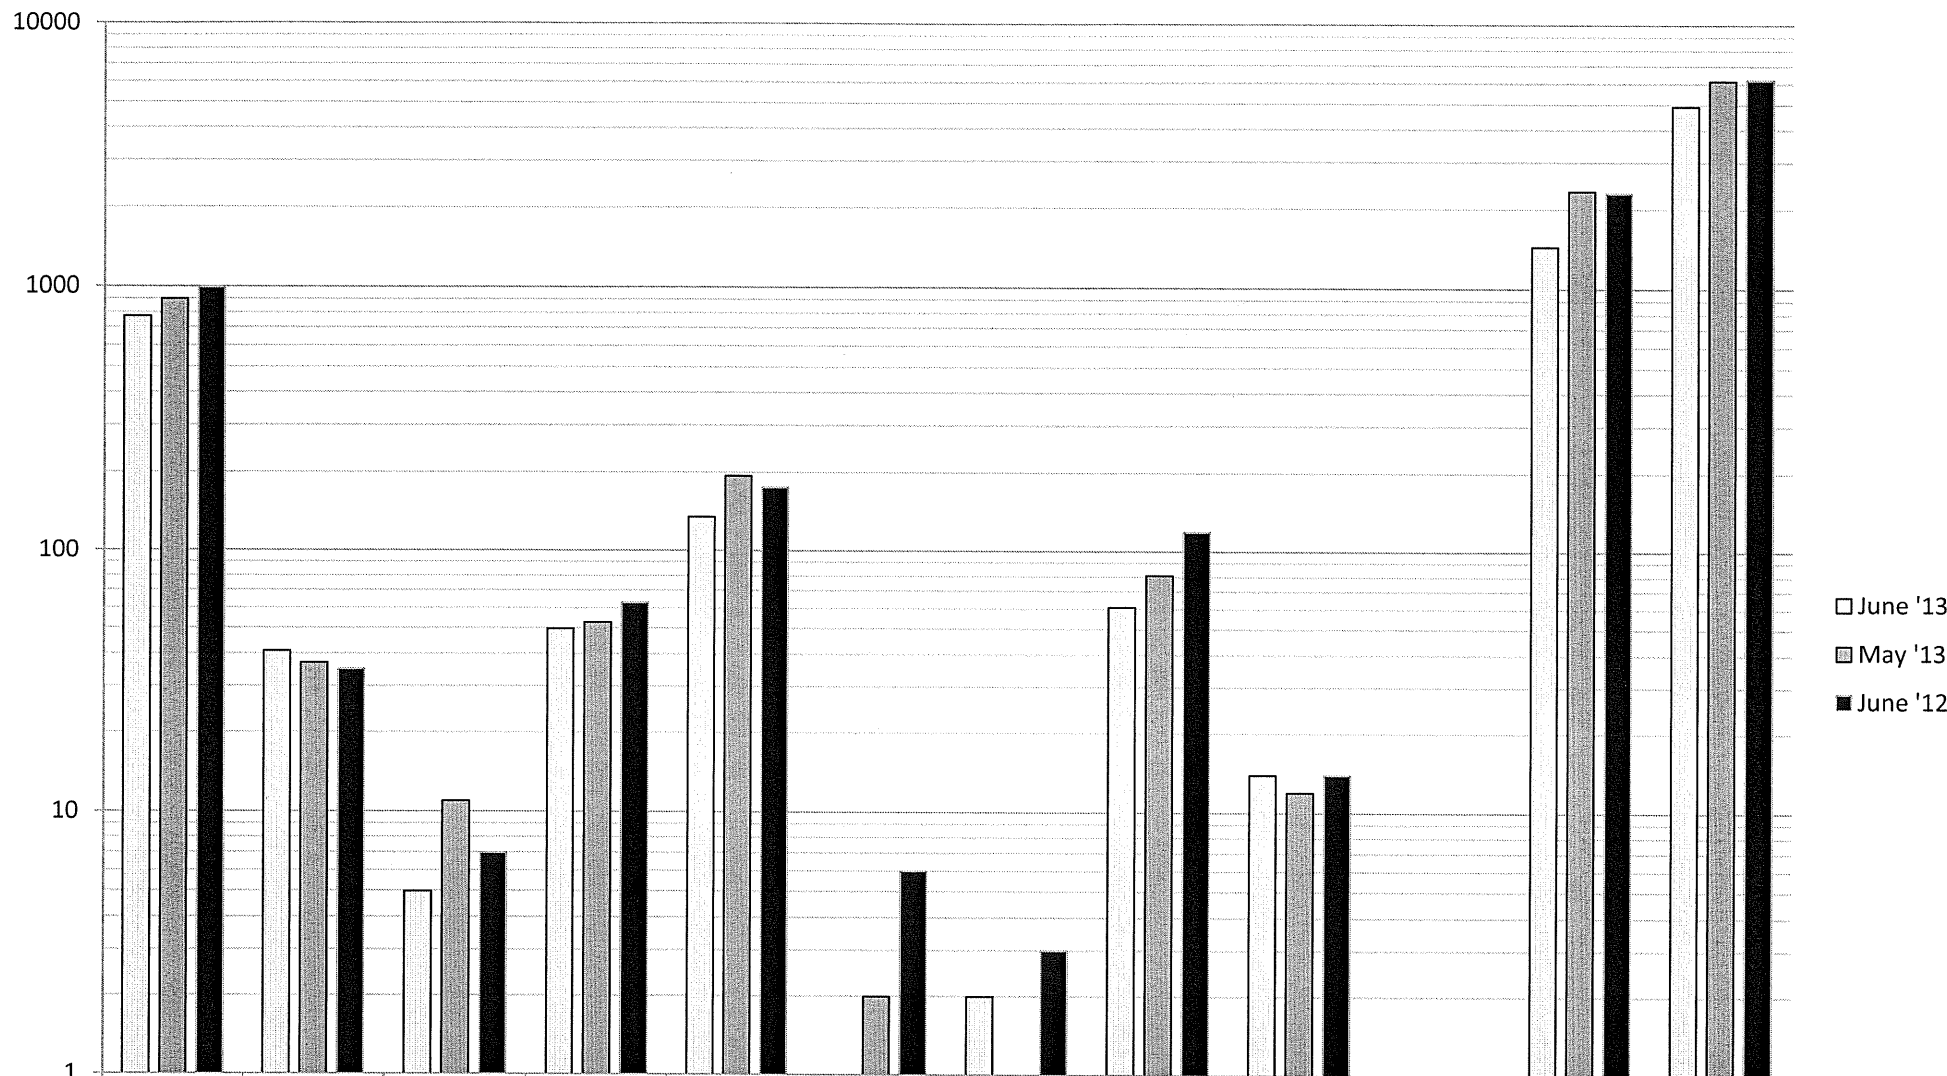

Monthly Report June 2013

	Calls	Follow-ups	Felonies	Misd / Other	V&T	DWI	Juveniles	Parking	Accidents	Stolen Vehicles	Property Checks	Miles Driven
June '13	773	41	5	50	135	1	2	61	14	0	1441	4923
May '13	897	37	11	53	194	2	1	81	12	0	2340	6149
June '12	994	35	7	63	175	6	3	119	14	0	2300	6216