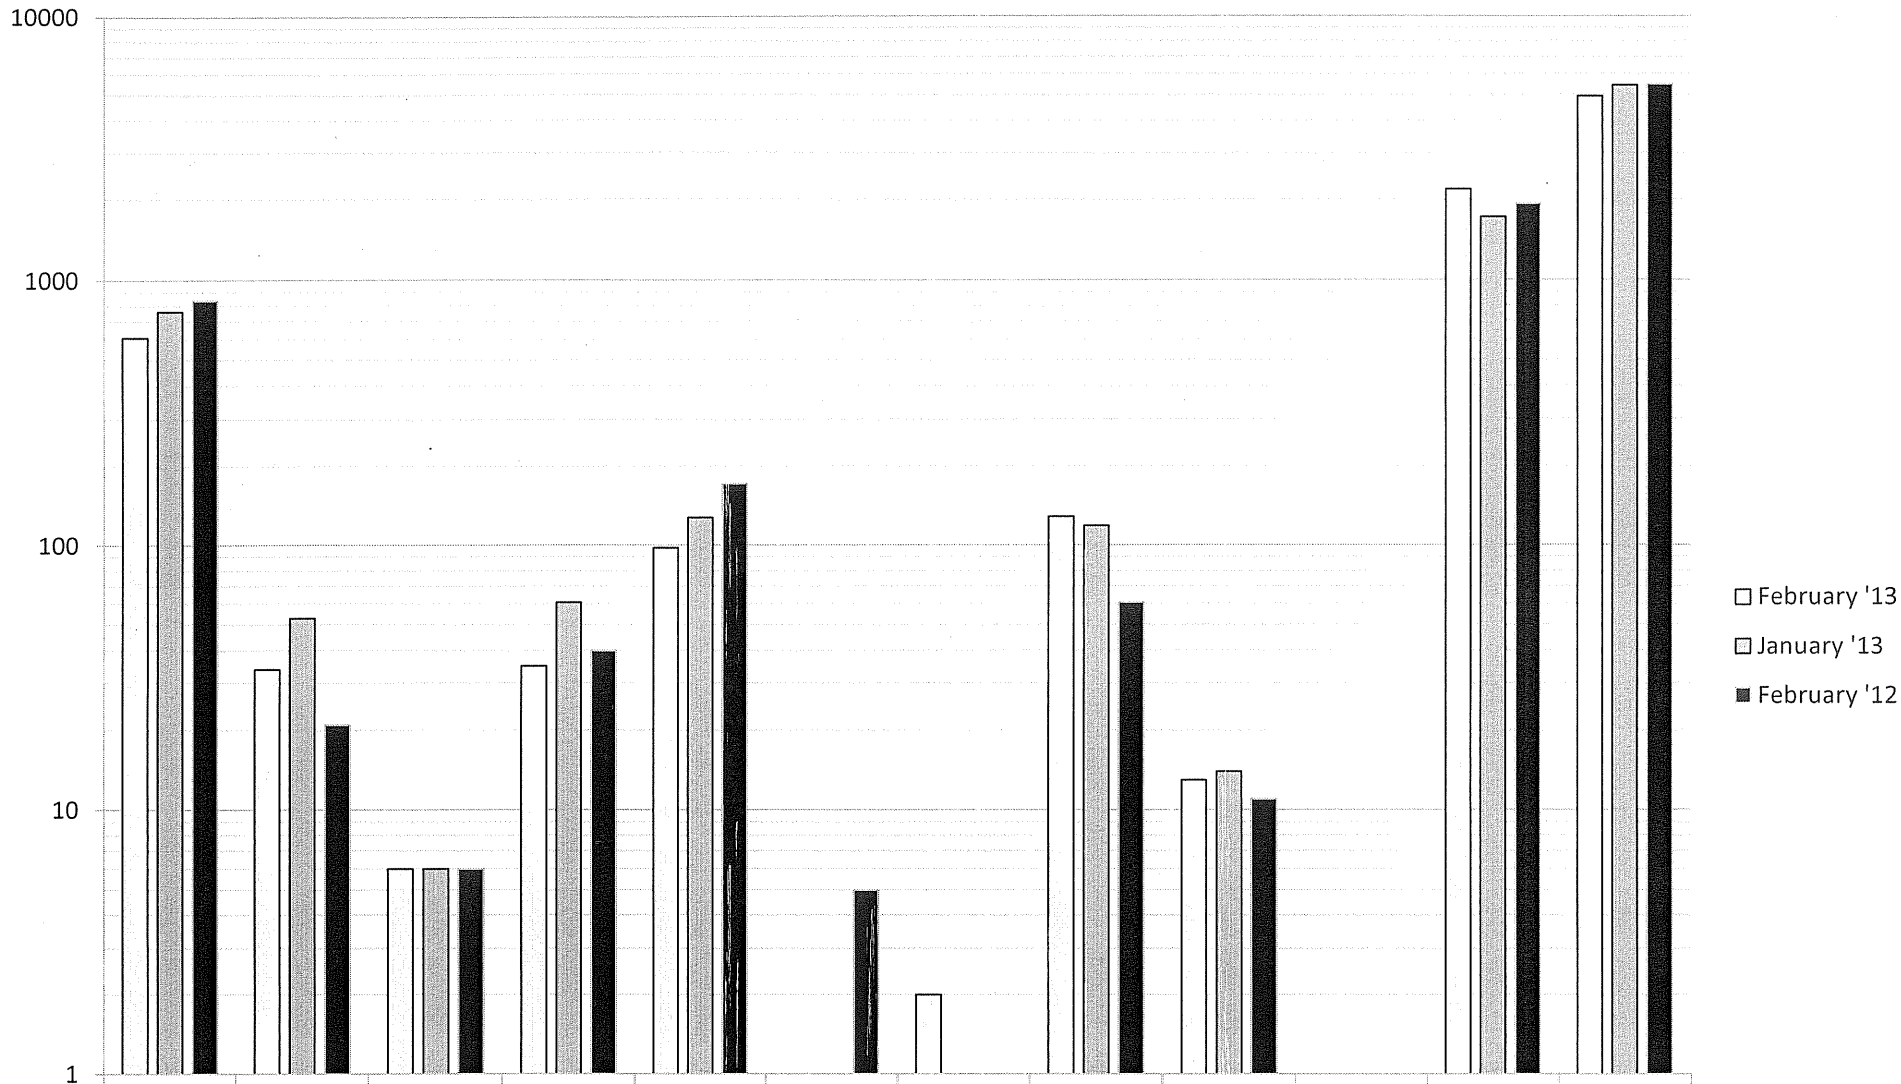

# Monthly Report February 2013

	Calls	Follow-ups	Felonies	Misd / Other	V&T	DWI	Juveniles	Parking	Accidents	Stolen Vehicles	Property Checks	Miles Driven
February '13	611	34	6	35	98	1	2	129	13	0	2194	4948
January '13	766	53	6	61	128	0	0	119	14	0	1723	5443
February '12	842	21	6	40	172	5	1	61	11	0	1929	5485