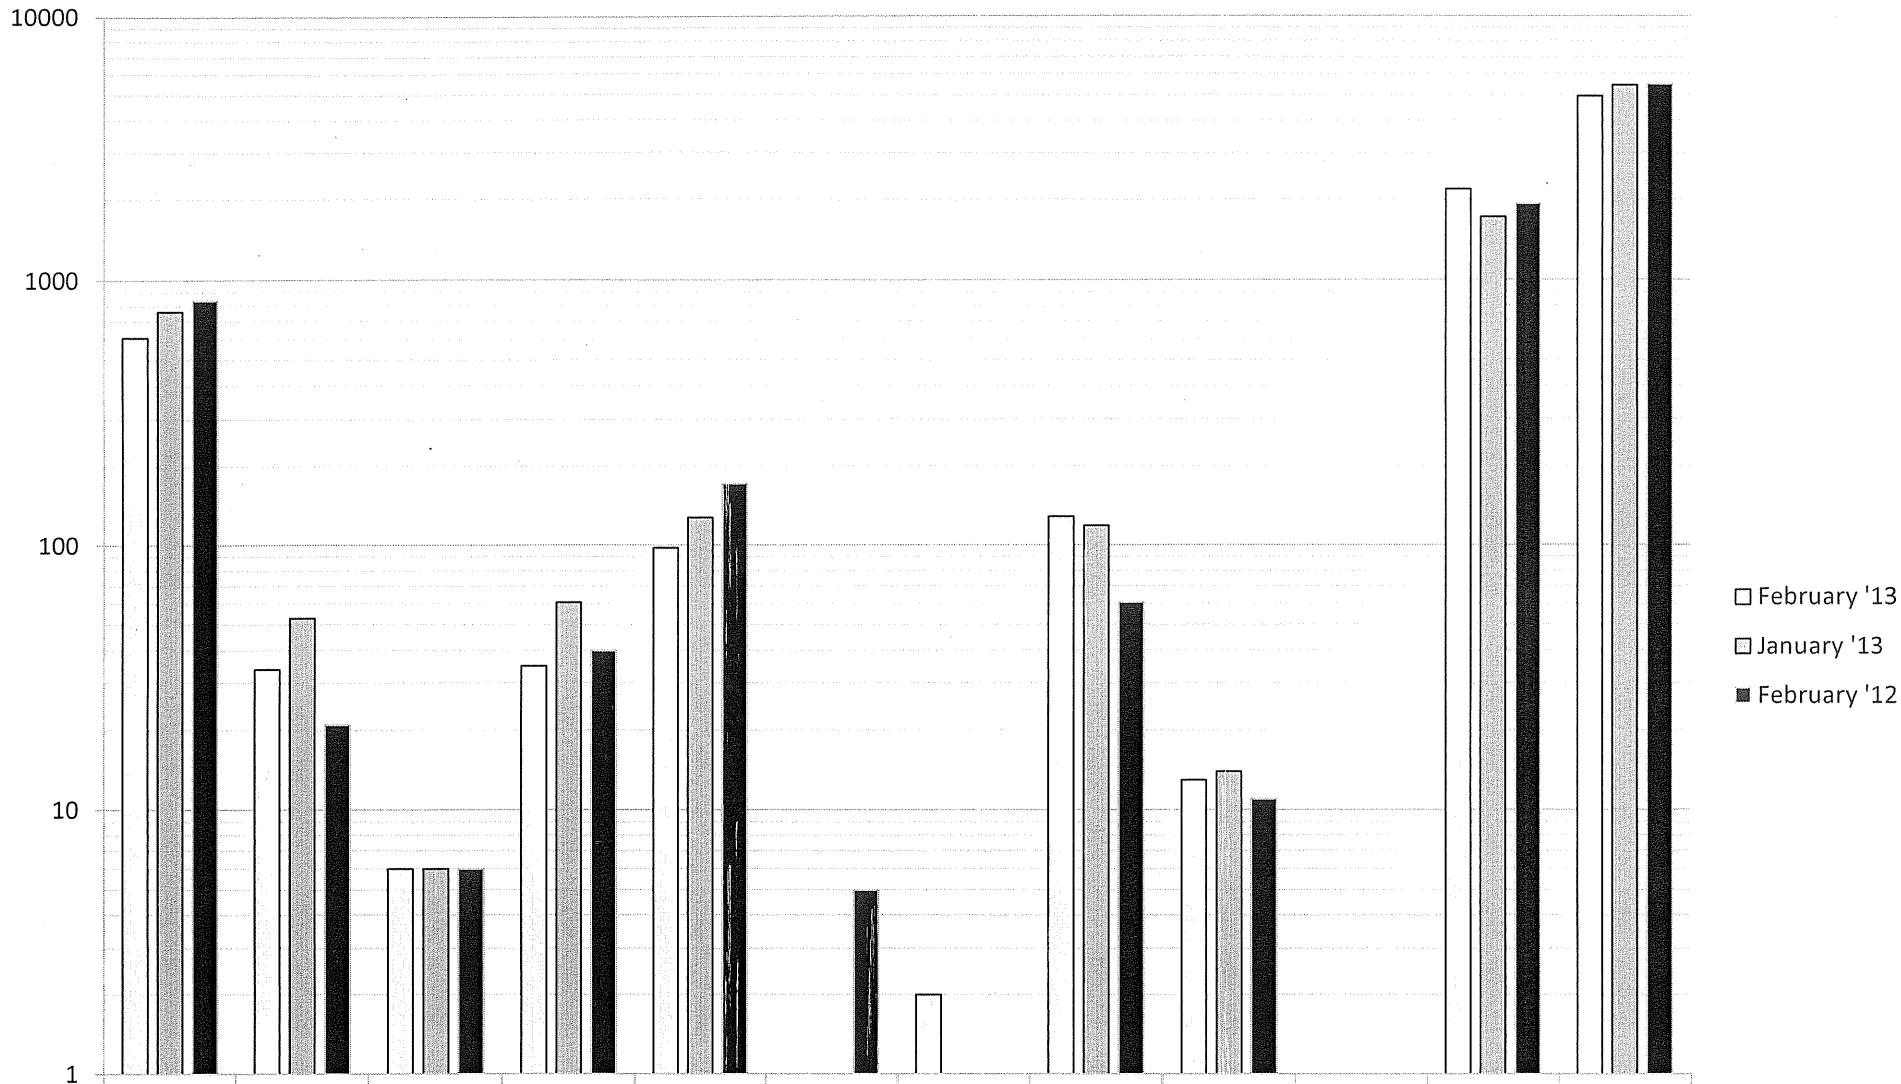

Monthly Report February 2013

	Calls	Follow-ups	Felonies	Misd / Other	V&T	DWI	Juveniles	Parking	Accidents	Stolen Vehicles	Property Checks	Miles Driven
February '13	611	34	6	35	98	1	2	129	13	0	2194	4948
January '13	766	53	6	61	128	0	0	119	14	0	1723	5443
February '12	842	21	6	40	172	5	1	61	11	0	1929	5485