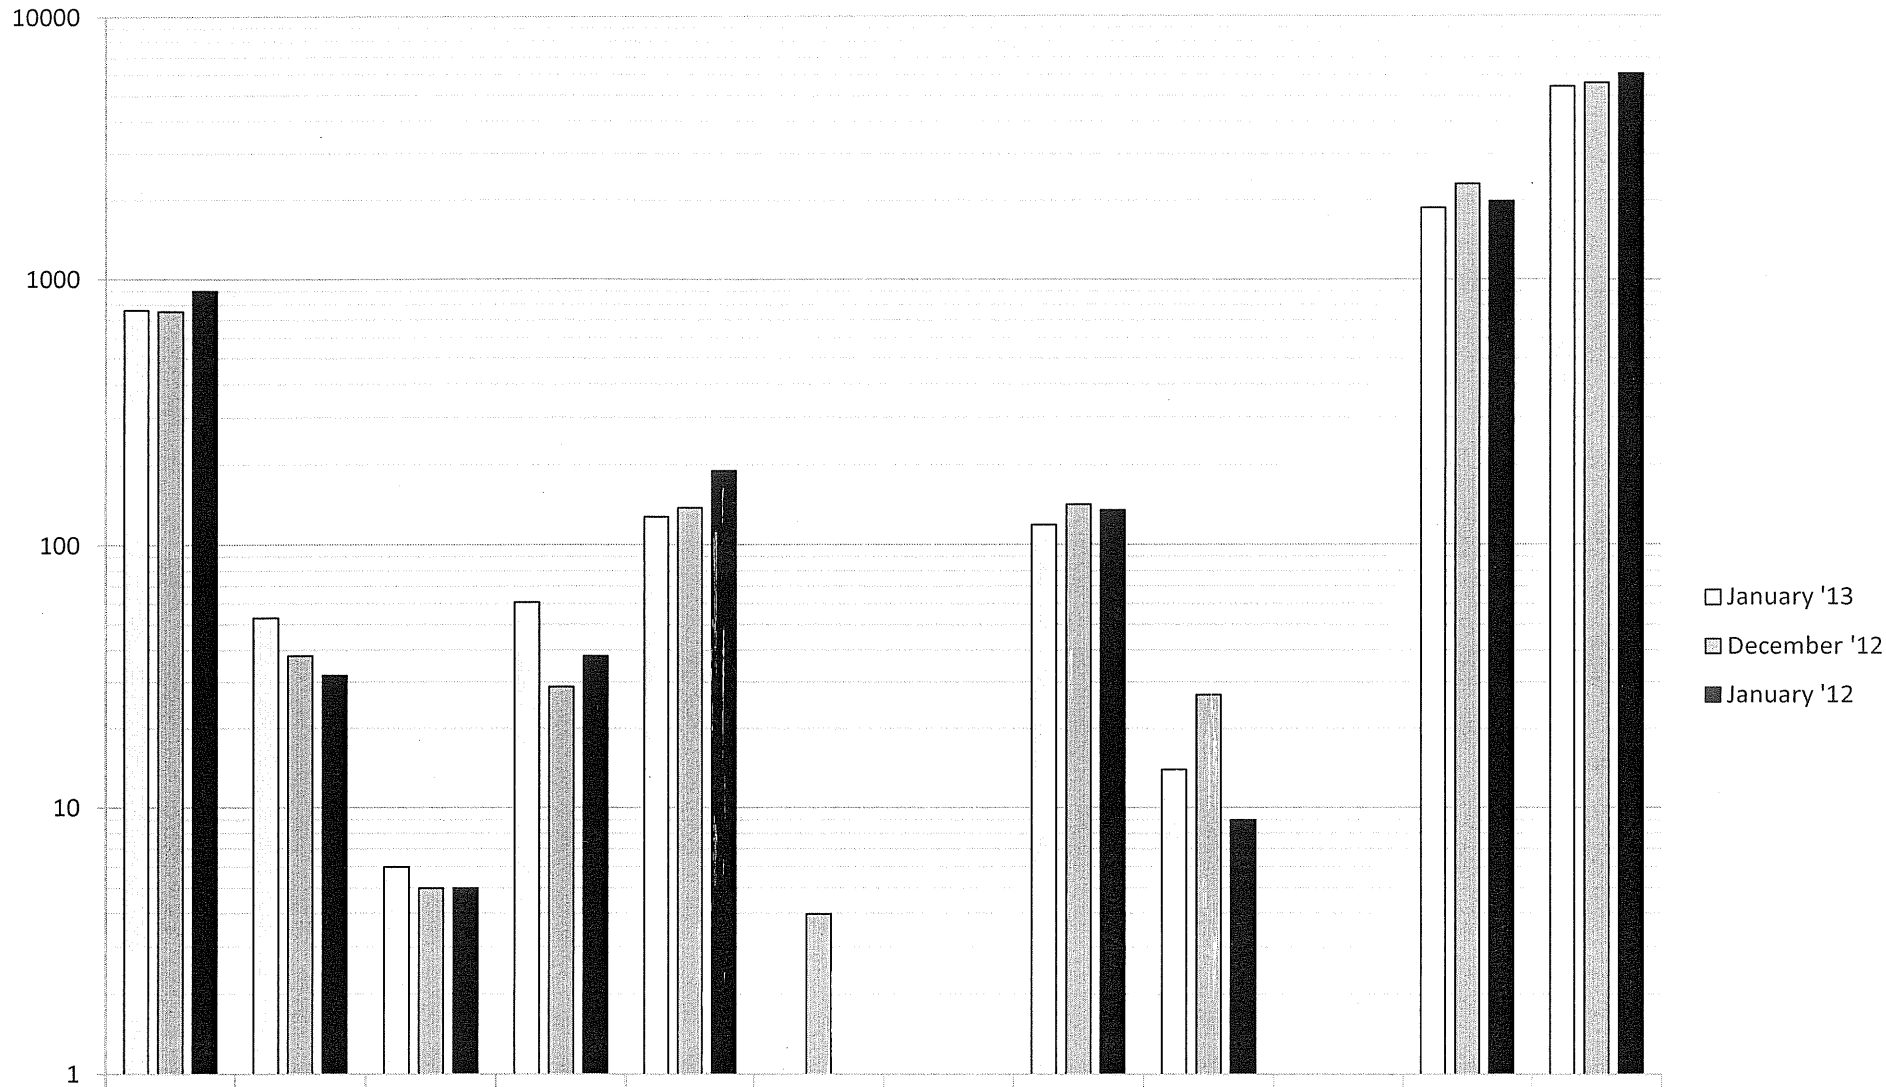

Monthly Report January 2013

	Calls	Follow-ups	Felonies	Misd / Other	V&T	DWI	Juveniles	Parking	Accidents	Stolen Vehicles	Property Checks	Miles Driven
January '13	766	53	6	61	128	0	0	119	14	0	1883	5443
December '12	758	38	5	29	138	4	1	142	27	0	2320	5621
January '12	905	32	5	38	190	1	0	135	9	0	1992	6079