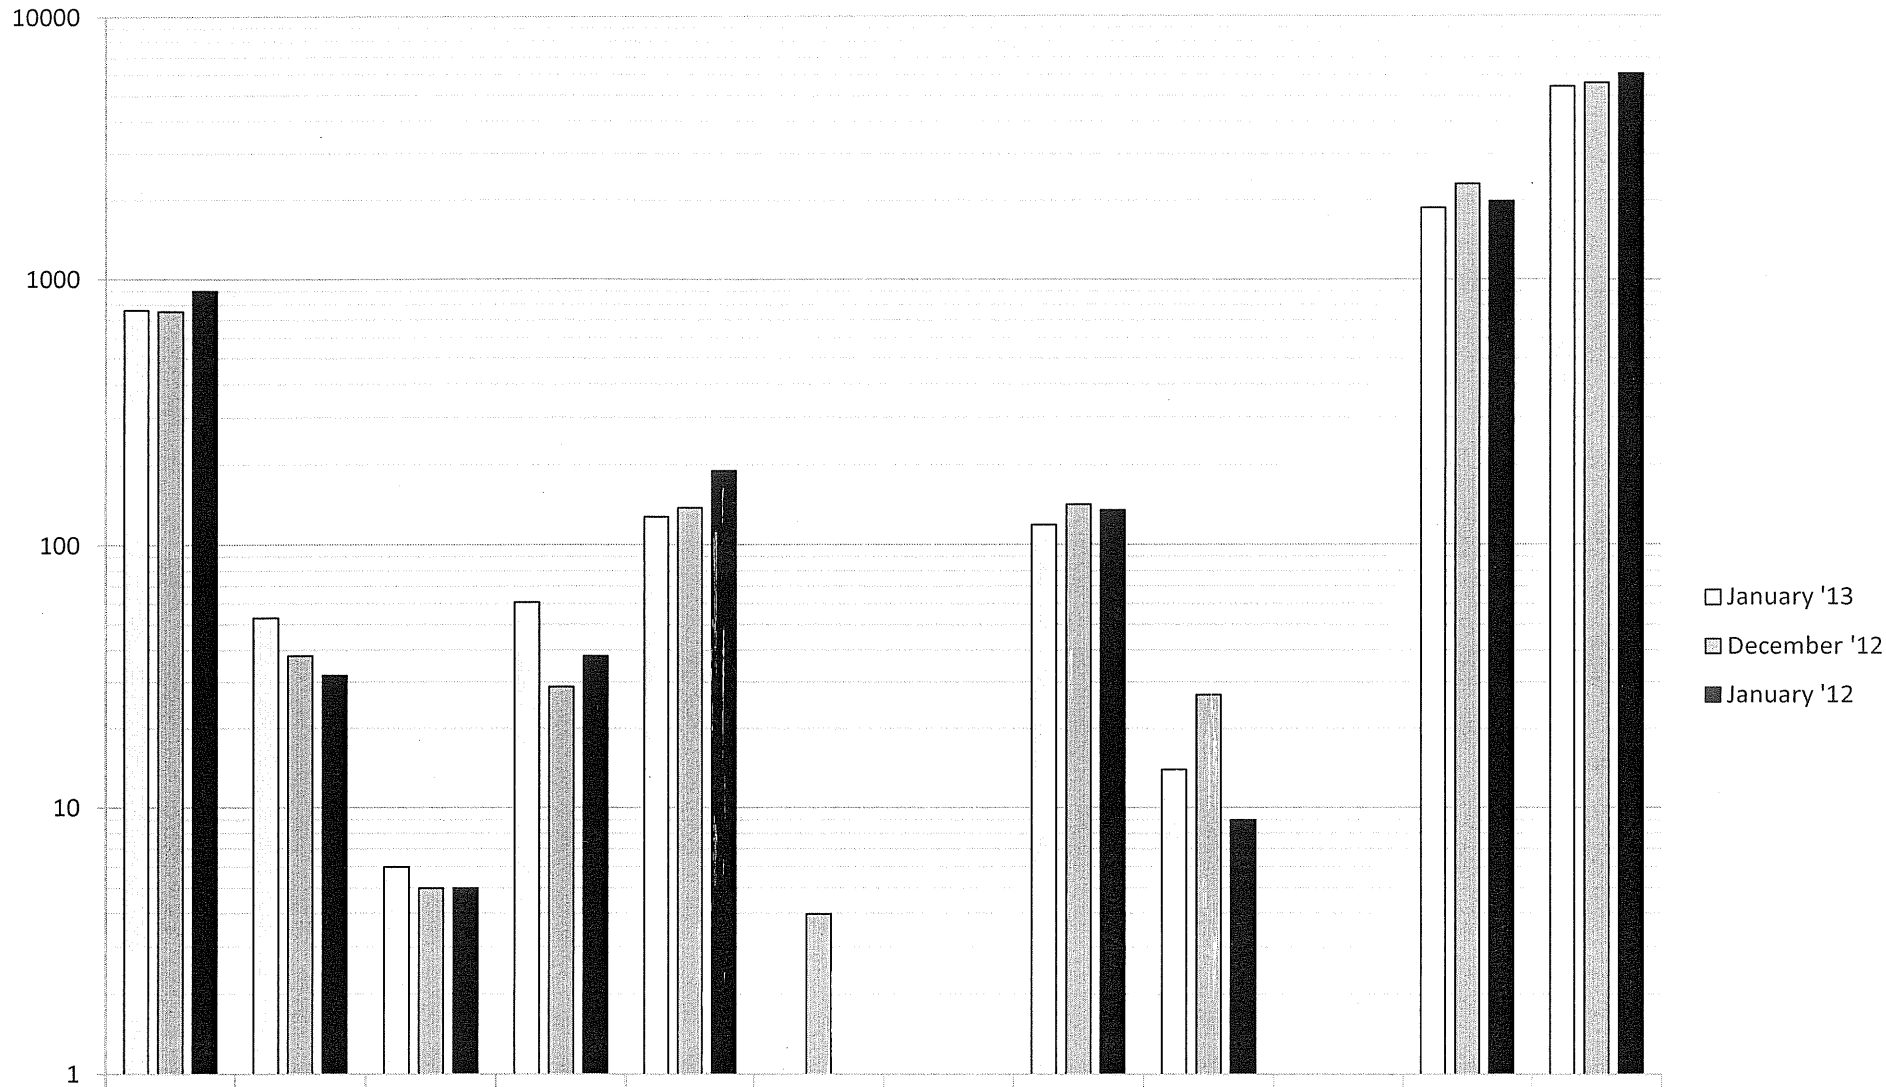

# Monthly Report January 2013

	Calls	Follow-ups	Felonies	Misd / Other	V&T	DWI	Juveniles	Parking	Accidents	Stolen Vehicles	Property Checks	Miles Driven
January '13	766	53	6	61	128	0	0	119	14	0	1883	5443
December '12	758	38	5	29	138	4	1	142	27	0	2320	5621
January '12	905	32	5	38	190	1	0	135	9	0	1992	6079