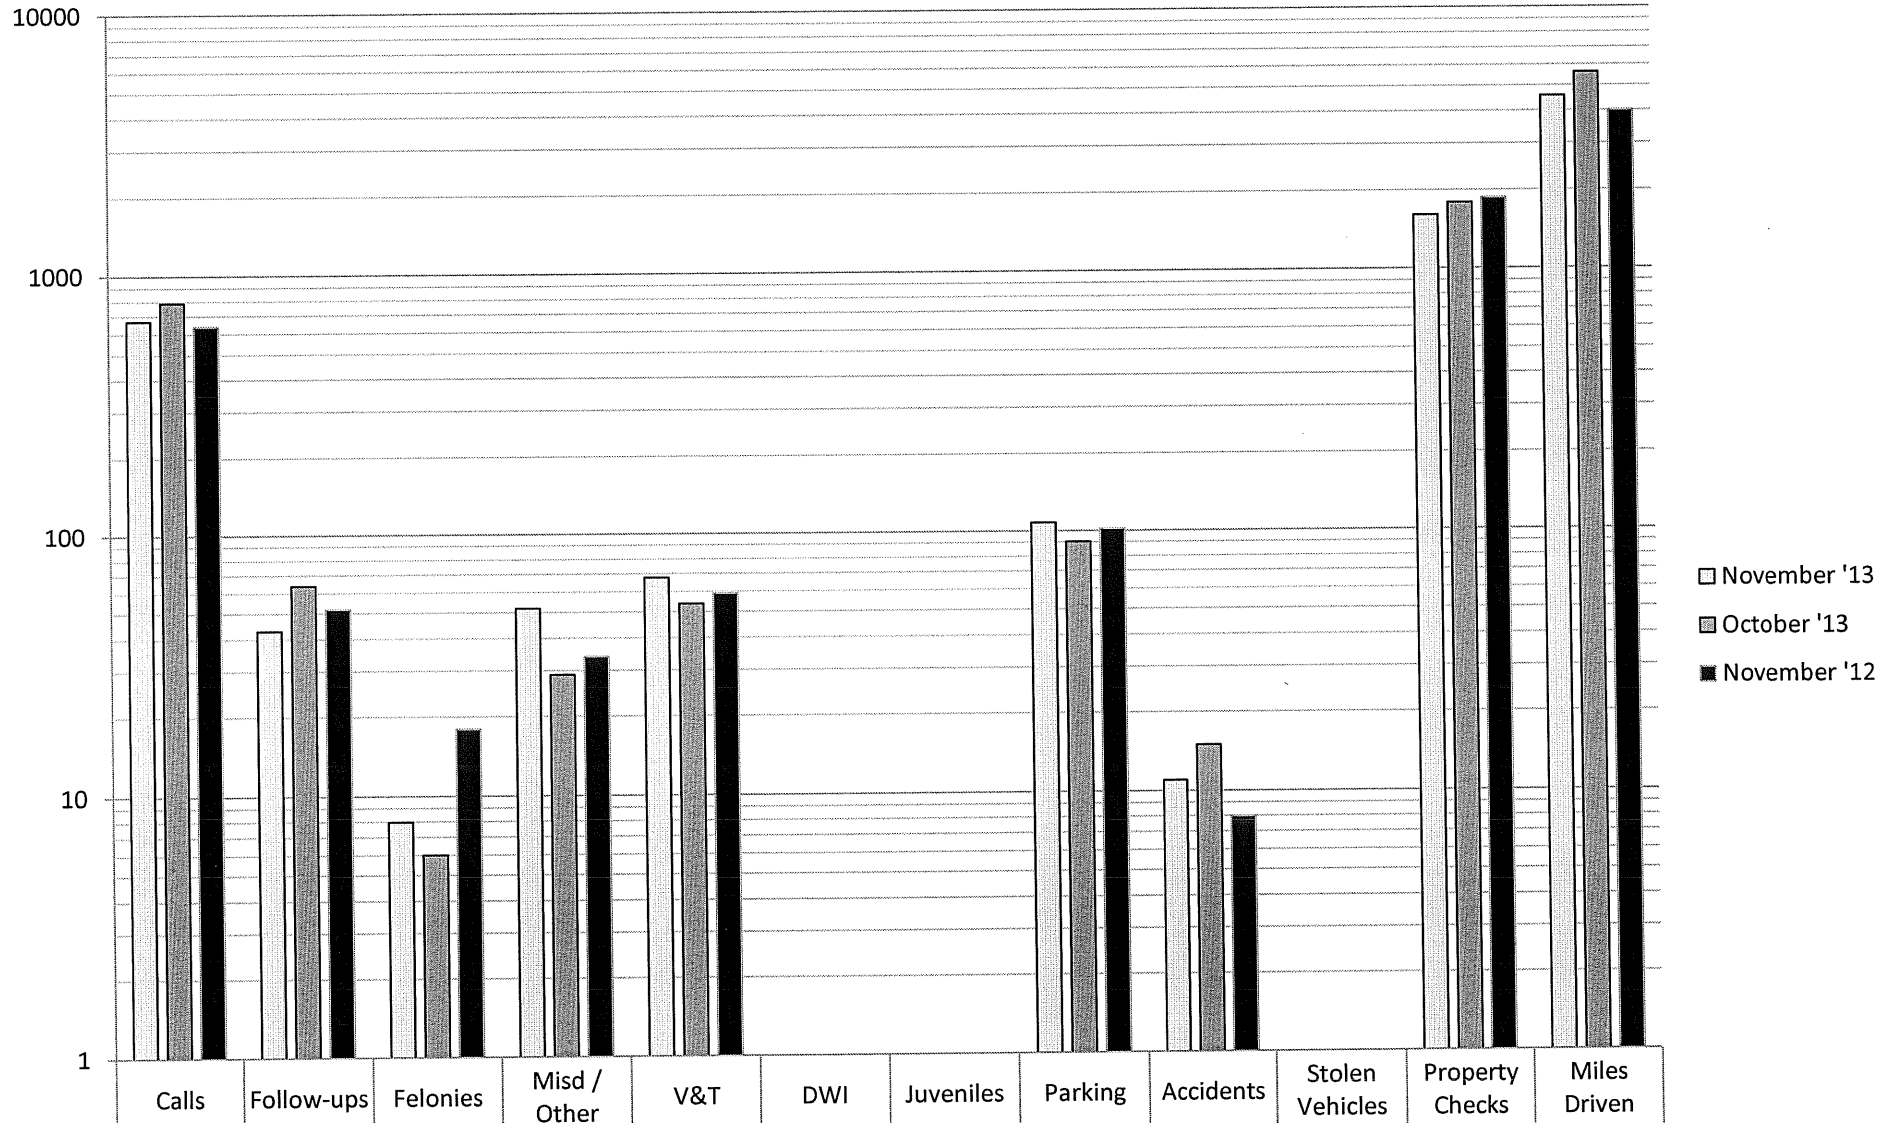

Monthly Report November 2013

	Calls	Follow-ups	Felonies	Misd / Other	V&T	DWI	Juveniles	Parking	Accidents	Stolen Vehicles	Property Checks	Miles Driven
November '13	673	43	8	52	68	1	0	108	11	0	1602	4567
October '13	790	64	6	29	54	1	1	91	15	0	1790	5616
November '12	642	52	18	34	59	0	0	102	8	0	1864	4008