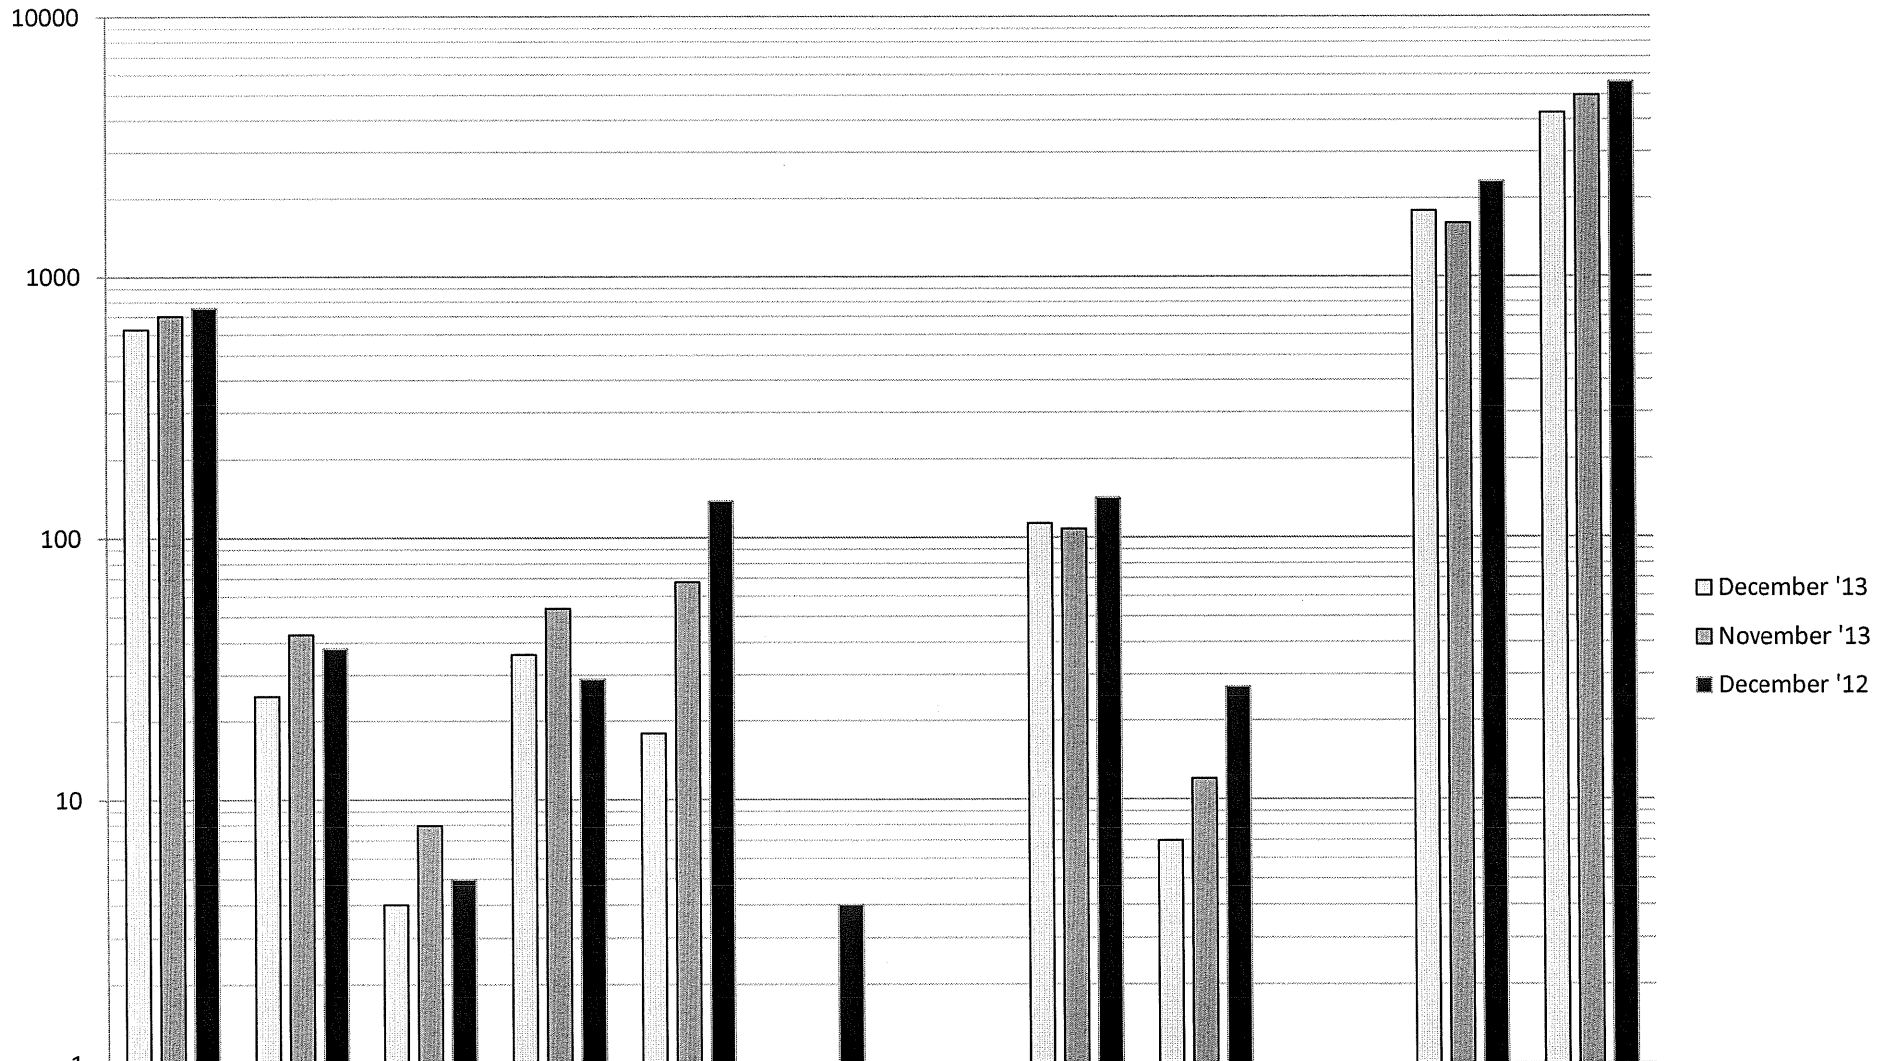

# Monthly Report December 2013

	Calls	Follow-ups	Felonies	Misd / Other	V&T	DWI	Juveniles	Parking	Accidents	Stolen Vehicles	Property Checks	Miles Driven
December '13	629	25	4	36	18	0	0	113	7	1	1787	4266
November '13	708	43	8	54	68	1	0	108	12	0	1602	4972
December '12	758	38	5	29	138	4	1	142	27	0	2320	5621