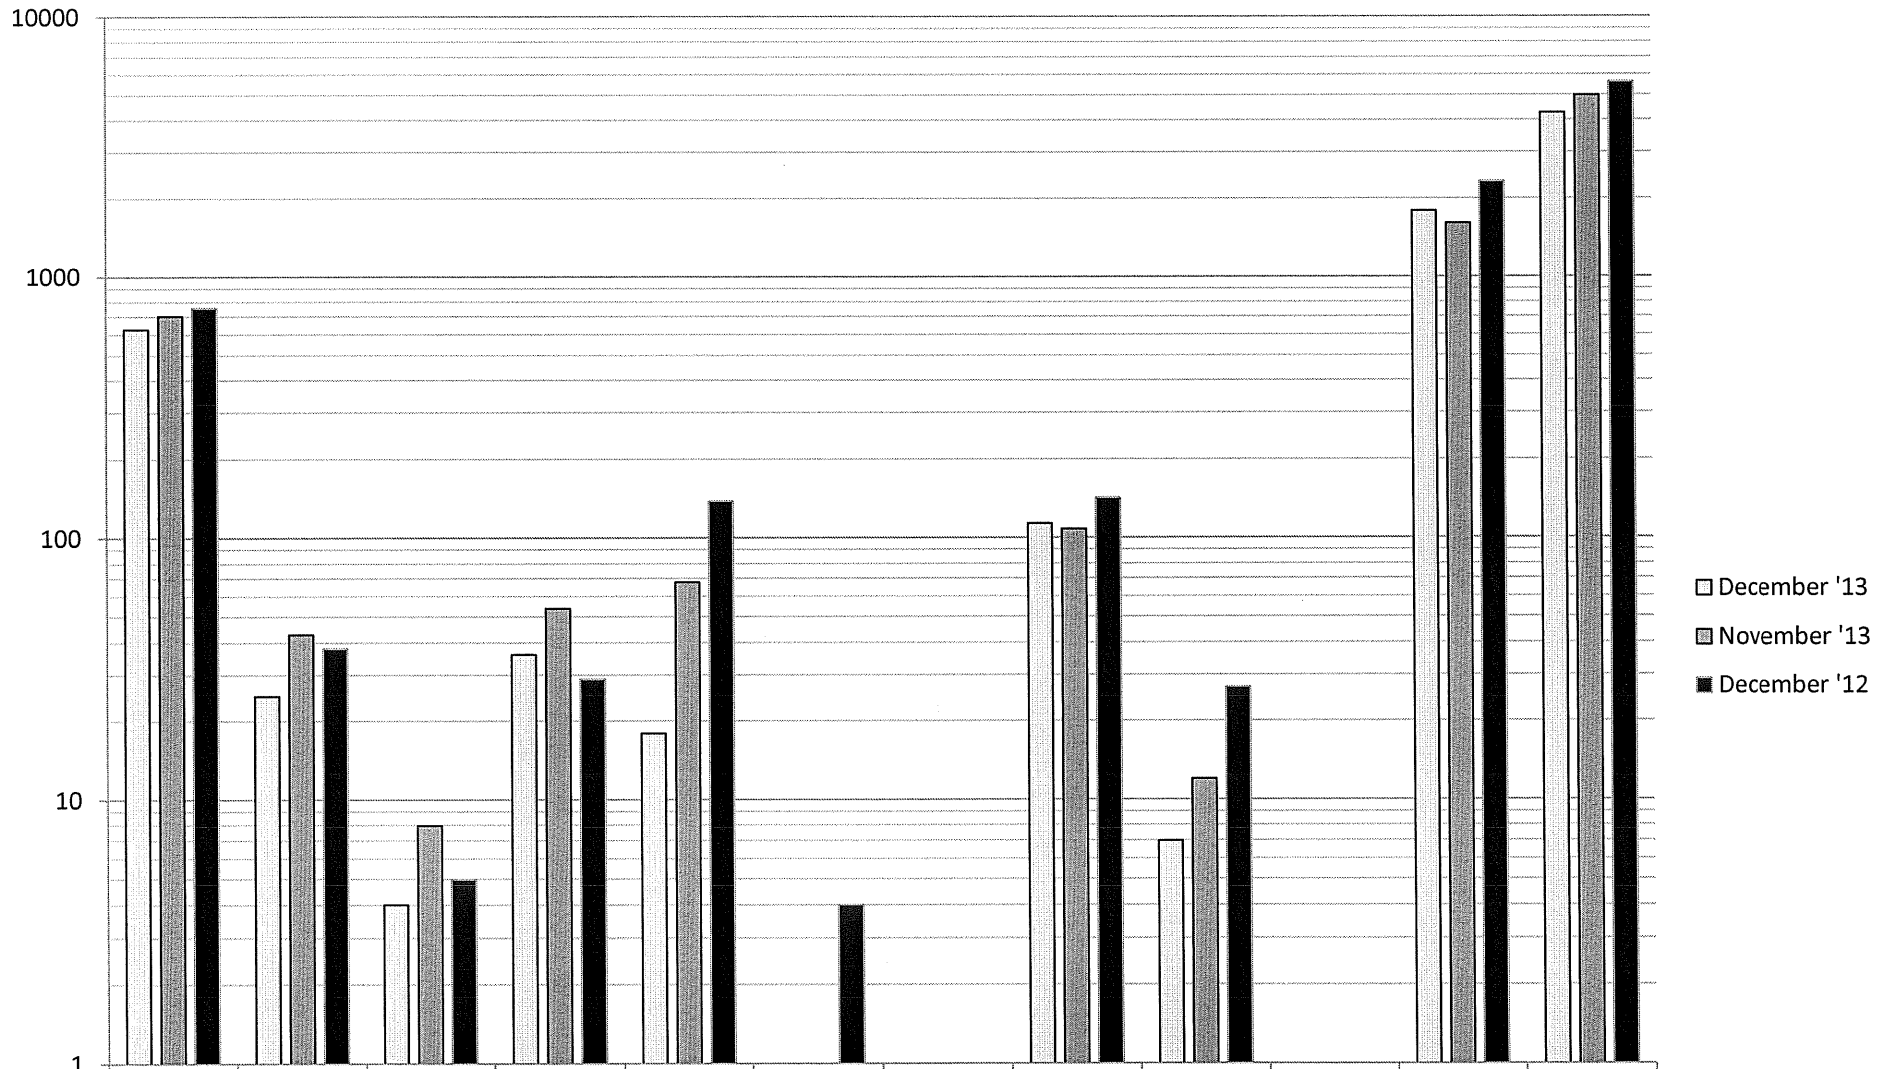

# Monthly Report December 2013

	Calls	Follow-ups	Felonies	Misd / Other	V&T	DWI	Juveniles	Parking	Accidents	Stolen Vehicles	Property Checks	Miles Driven
December '13	629	25	4	36	18	0	0	113	7	1	1787	4266
November '13	708	43	8	54	68	1	0	108	12	0	1602	4972
December '12	758	38	5	29	138	4	1	142	27	0	2320	5621