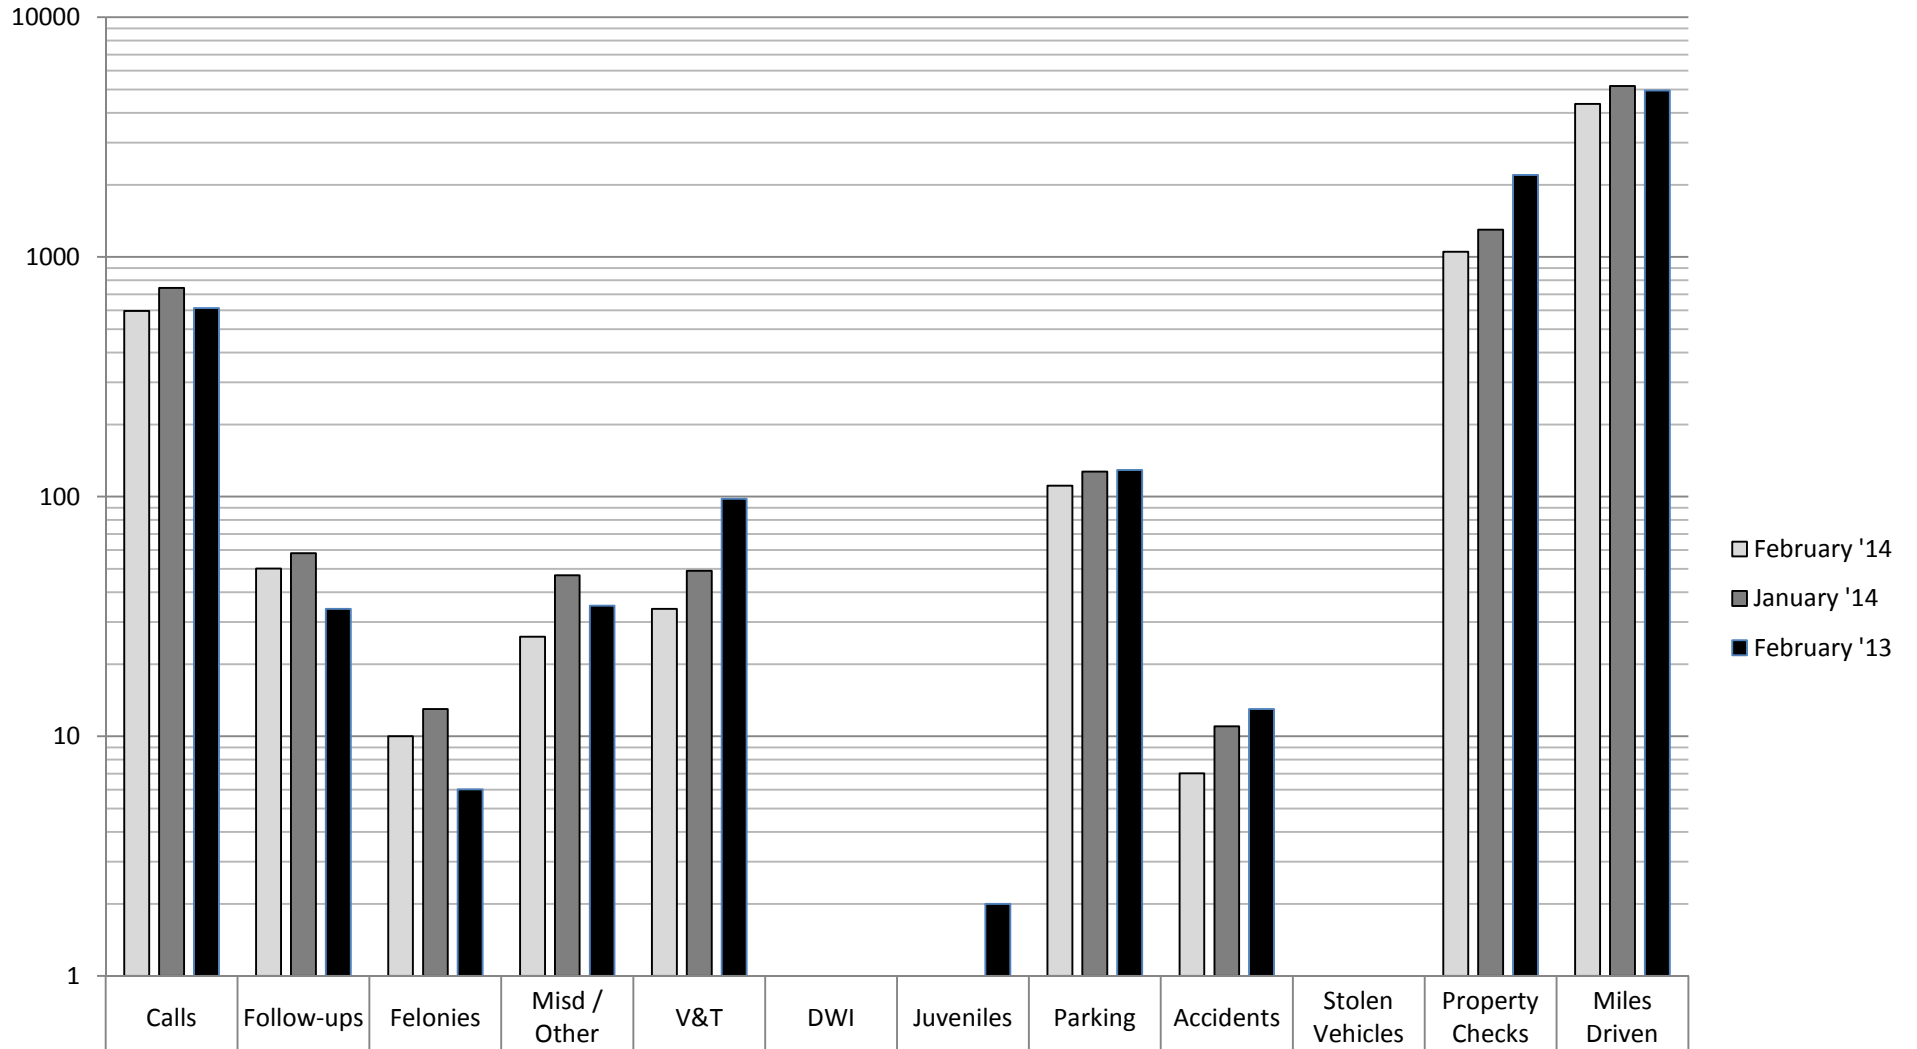

Monthly Report February 2014

	Calls	Follow-ups	Felonies	Misd / Other	V&T	DWI	Juveniles	Parking	Accidents	Stolen Vehicles	Property Checks	Miles Driven
February '14	595	50	10	26	34	0	0	111	7	0	1050	4346
January '14	743	58	13	47	49	1	1	127	11	0	1299	5165
February '13	611	34	6	35	98	1	2	129	13	0	2194	4948