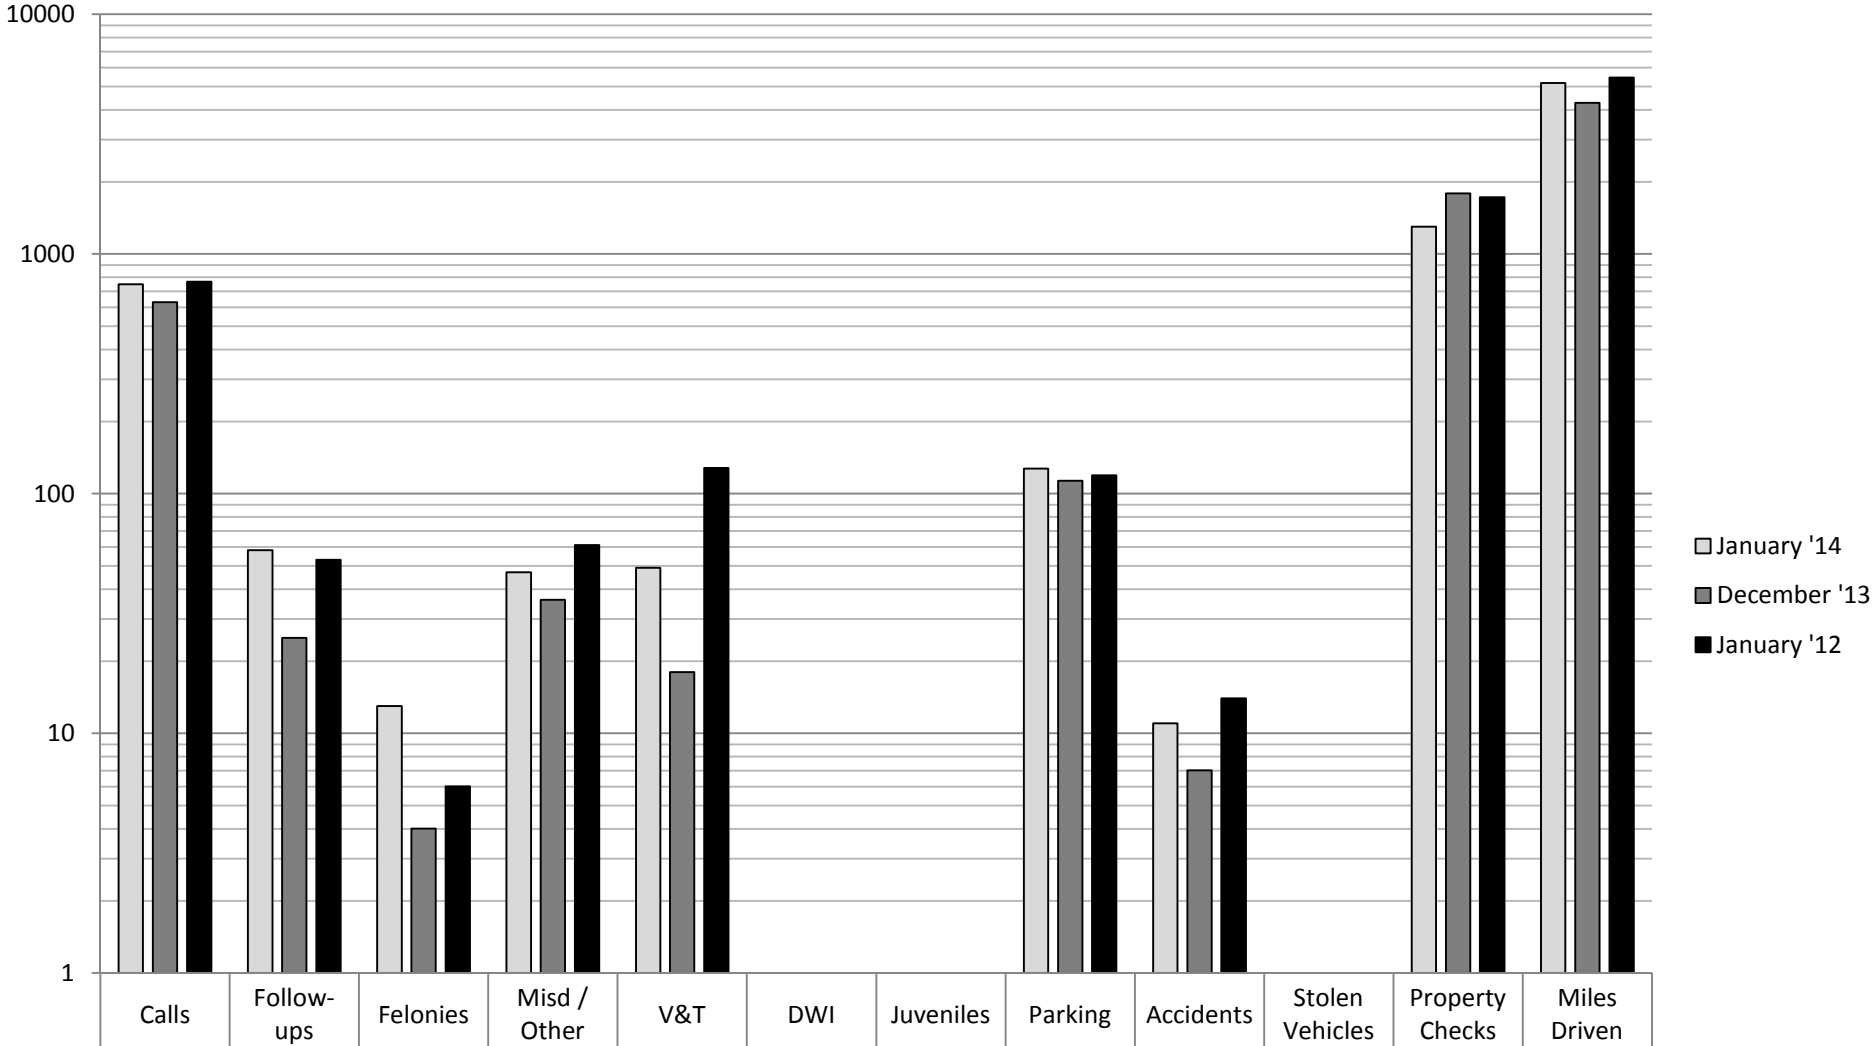

# Monthly Report January 2014

	Calls	Follow-ups	Felonies	Misd / Other	V&T	DWI	Juveniles	Parking	Accidents	Stolen Vehicles	Property Checks	Miles Driven
January '14	746	58	13	47	49	1	1	127	11	0	1299	5165
December '13	629	25	4	36	18	0	0	113	7	1	1787	4266
January '12	766	53	6	61	128	0	0	119	14	0	1723	5443