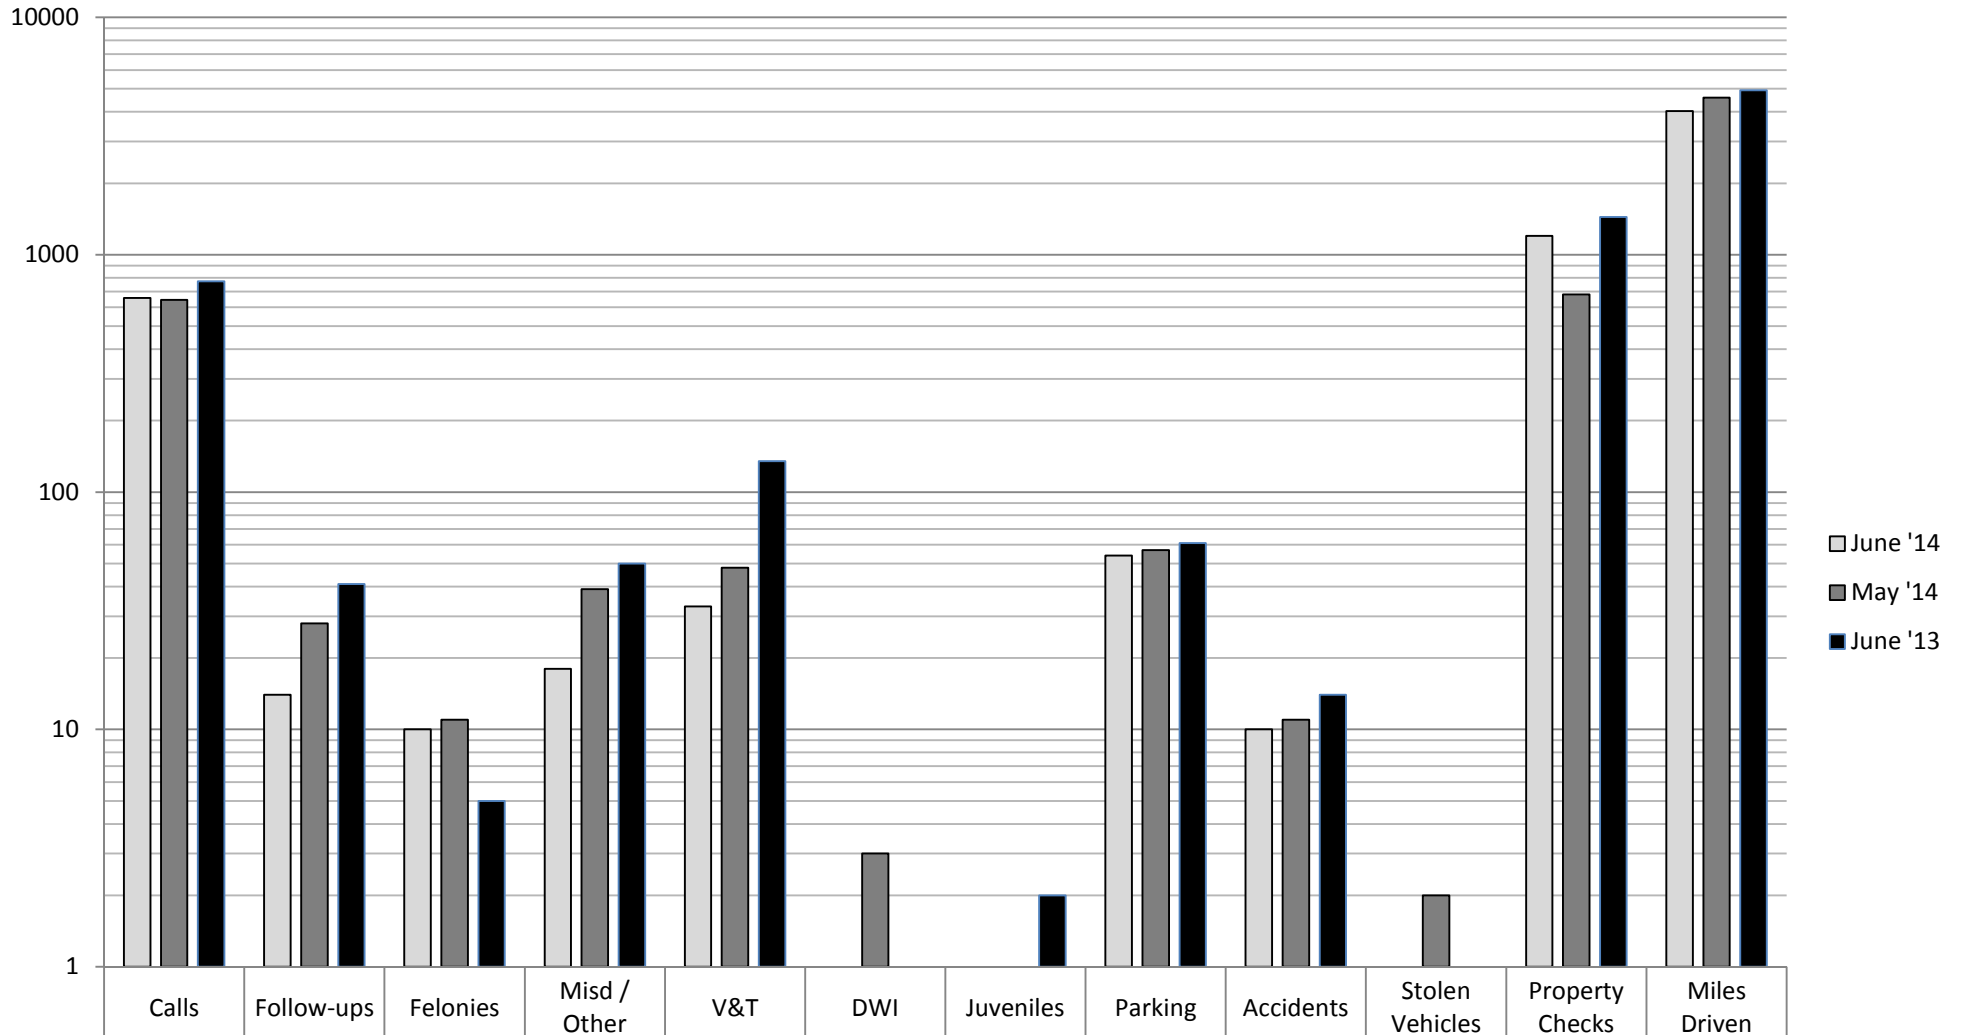

# Monthly Report June 2014

	Calls	Follow-ups	Felonies	Misd / Other	V&T	DWI	Juveniles	Parking	Accidents	Stolen Vehicles	Property Checks	Miles Driven
June '14	658	14	10	18	33	1	0	54	10	0	1200	4021
May '14	645	28	11	39	48	3	0	57	11	2	680	4593
June '13	773	41	5	50	135	1	2	61	14	0	1441	4923