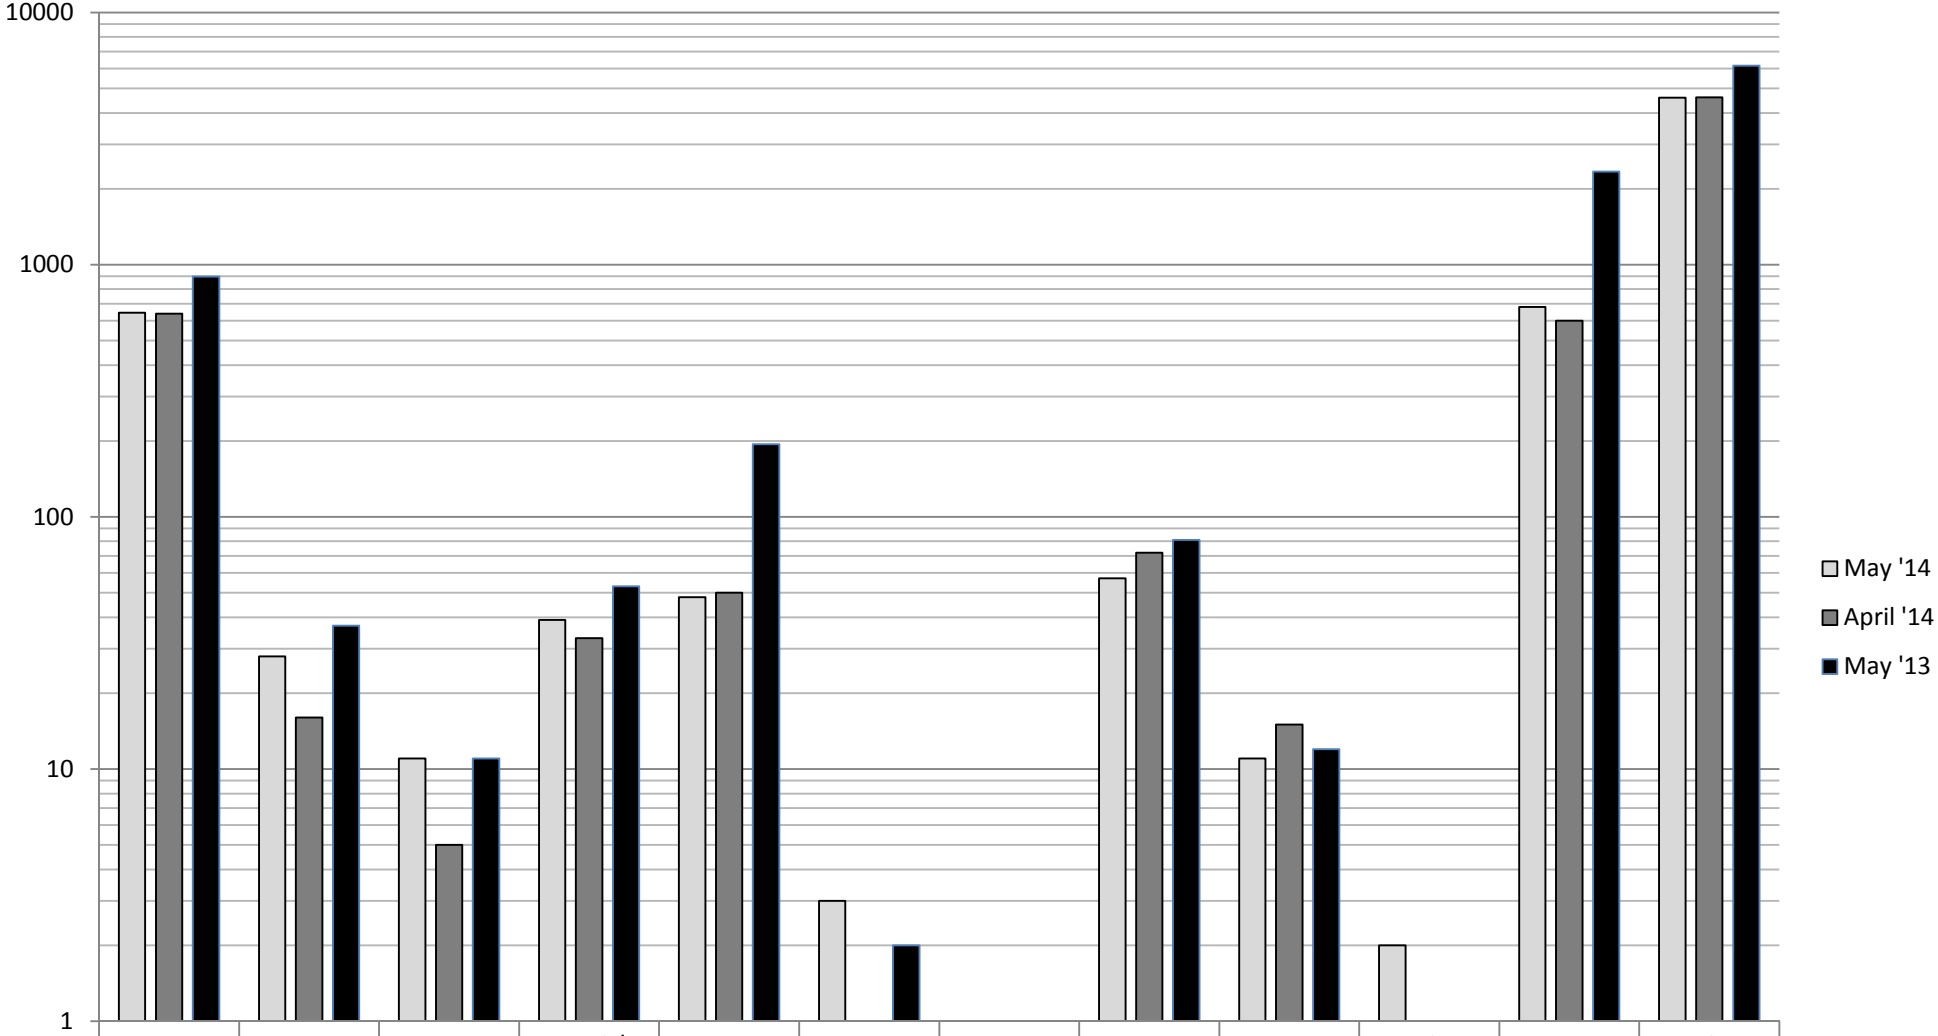

Monthly Report

May 2014

| | Calls | Follow-ups | Felonies | Misd / Other | V&T | DWI | Juveniles | Parking | Accidents | Stolen Vehicles | Property Checks | Miles Driven |
|-----------|-------|------------|----------|--------------|-----|-----|-----------|---------|-----------|-----------------|-----------------|--------------|
| May '14 | 645 | 28 | 11 | 39 | 48 | 3 | 0 | 57 | 11 | 2 | 680 | 4593 |
| April '14 | 640 | 16 | 5 | 33 | 50 | 0 | 0 | 72 | 15 | 0 | 599 | 4615 |
| May '13 | 897 | 37 | 11 | 53 | 194 | 2 | 1 | 81 | 12 | 0 | 2340 | 6149 |