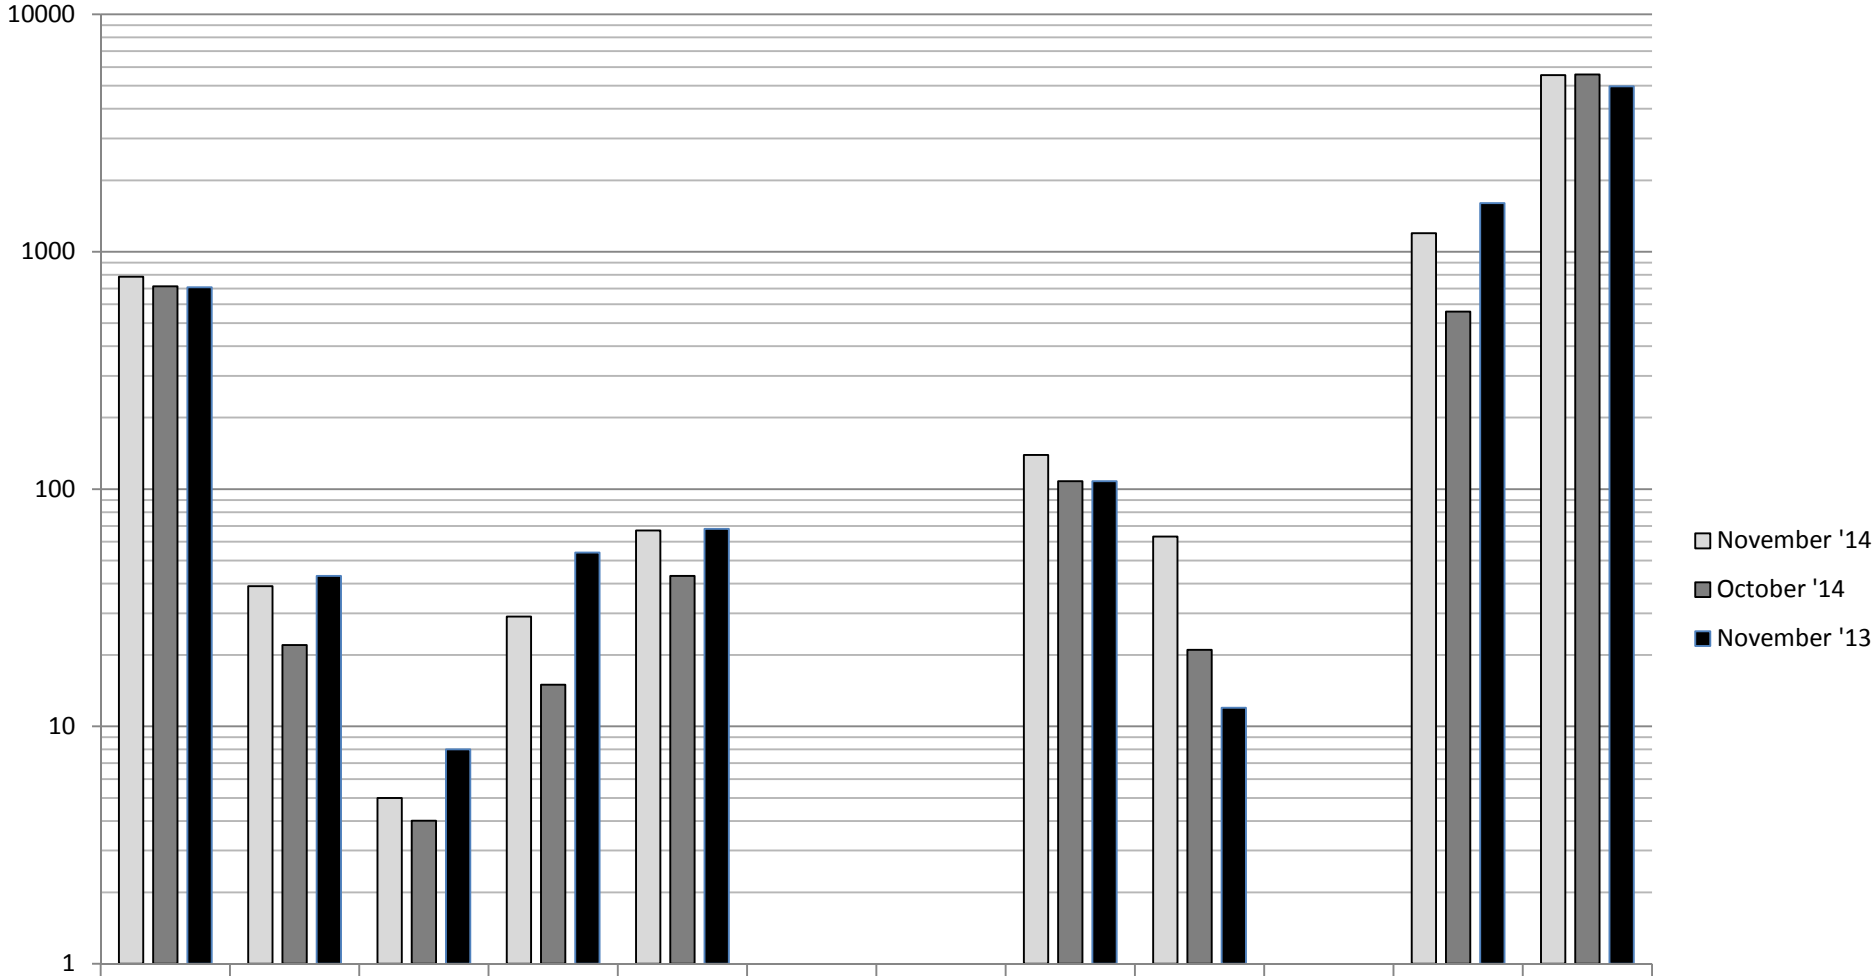

# Monthly Report November 2014

	Calls	Follow-ups	Felonies	Misd / Other	V&T	DWI	Juveniles	Parking	Accidents	Stolen Vehicles	Property Checks	Miles Driven
November '14	785	39	5	29	67	0	0	139	63	0	1195	5536
October '14	714	22	4	15	43	0	0	108	21	1	559	5576
November '13	708	43	8	54	68	1	0	108	12	0	1602	4972