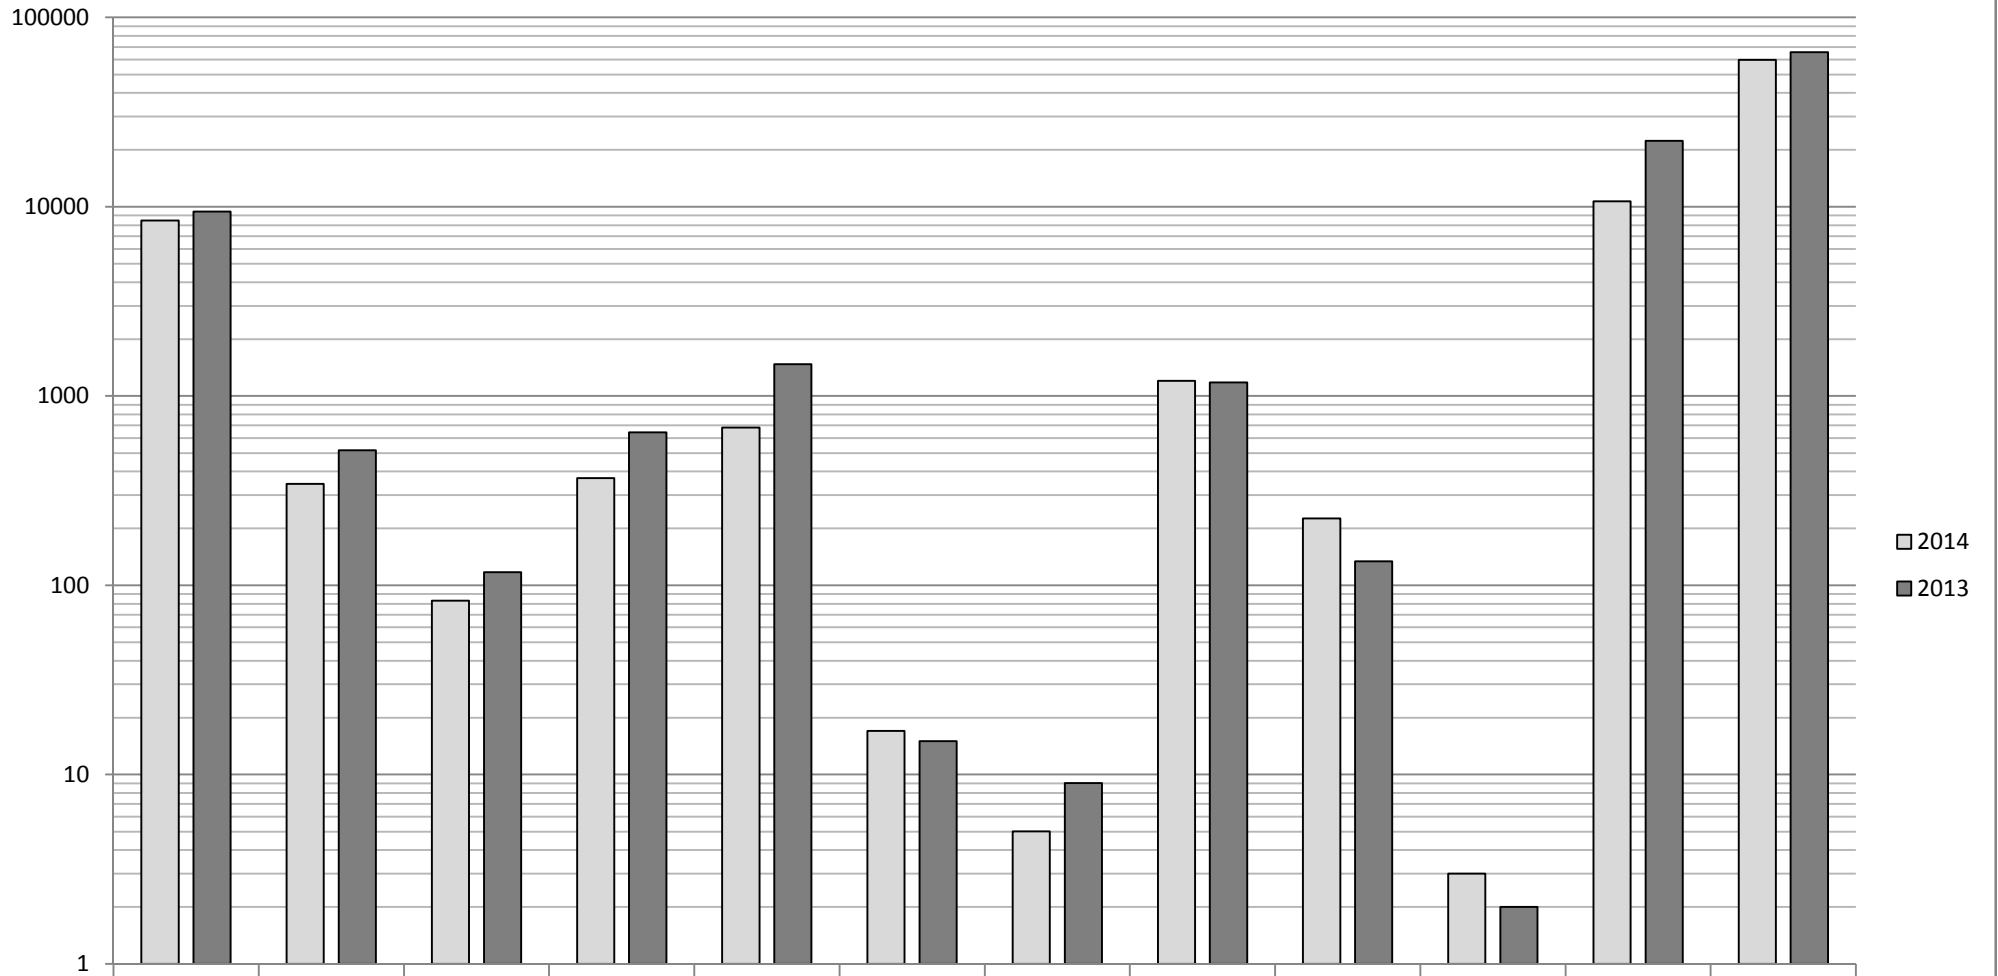

Yearly Report 2014

	Calls	Follow-ups	Felonies	Misd / Other	V&T	DWI	Juveniles	Parking	Accidents	Stolen Vehicles	Property Checks	Miles Driven
2014	8452	343	83	368	680	17	5	1204	225	3	10688	59703
2013	9428	516	117	641	1474	15	9	1180	134	2	22239	65397