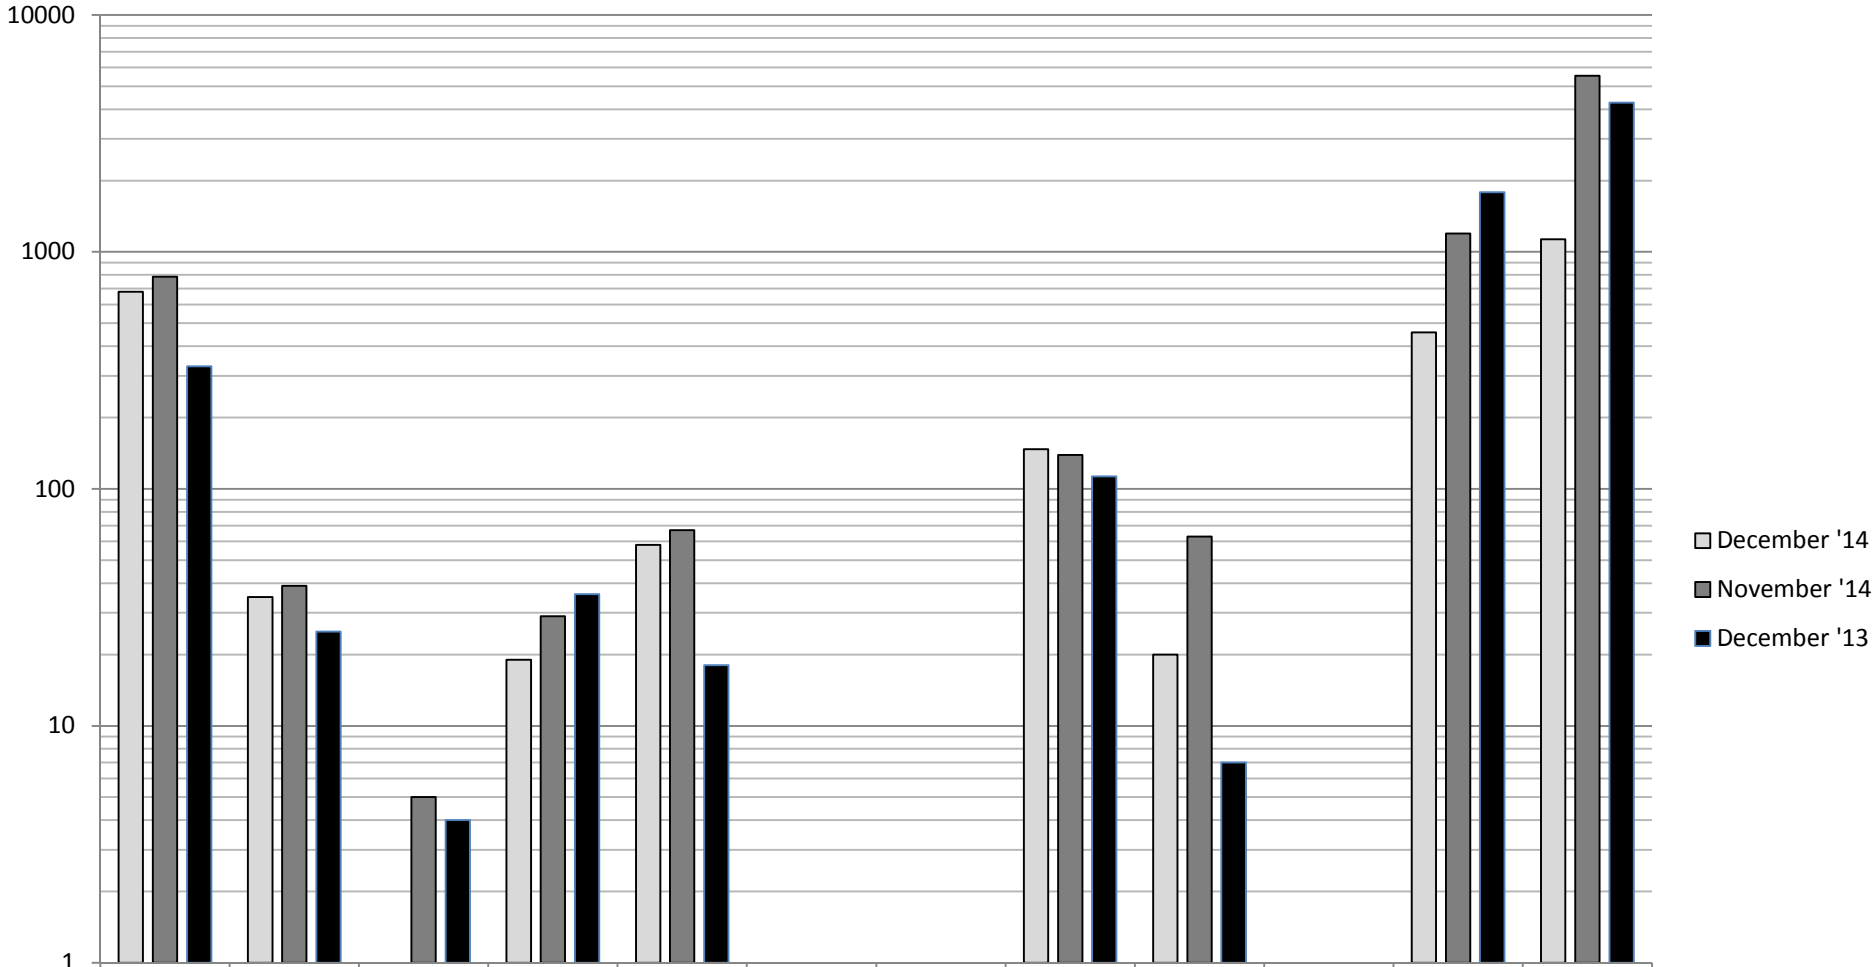

# Monthly Report December 2014

	Calls	Follow-ups	Felonies	Misd / Other	V&T	DWI	Juveniles	Parking	Accidents	Stolen Vehicles	Property Checks	Miles Driven
December '14	678	35	0	19	58	1	0	147	20	0	457	1129
November '14	785	39	5	29	67	0	0	139	63	0	1195	5536
December '13	329	25	4	36	18	0	0	113	7	0	1787	4266