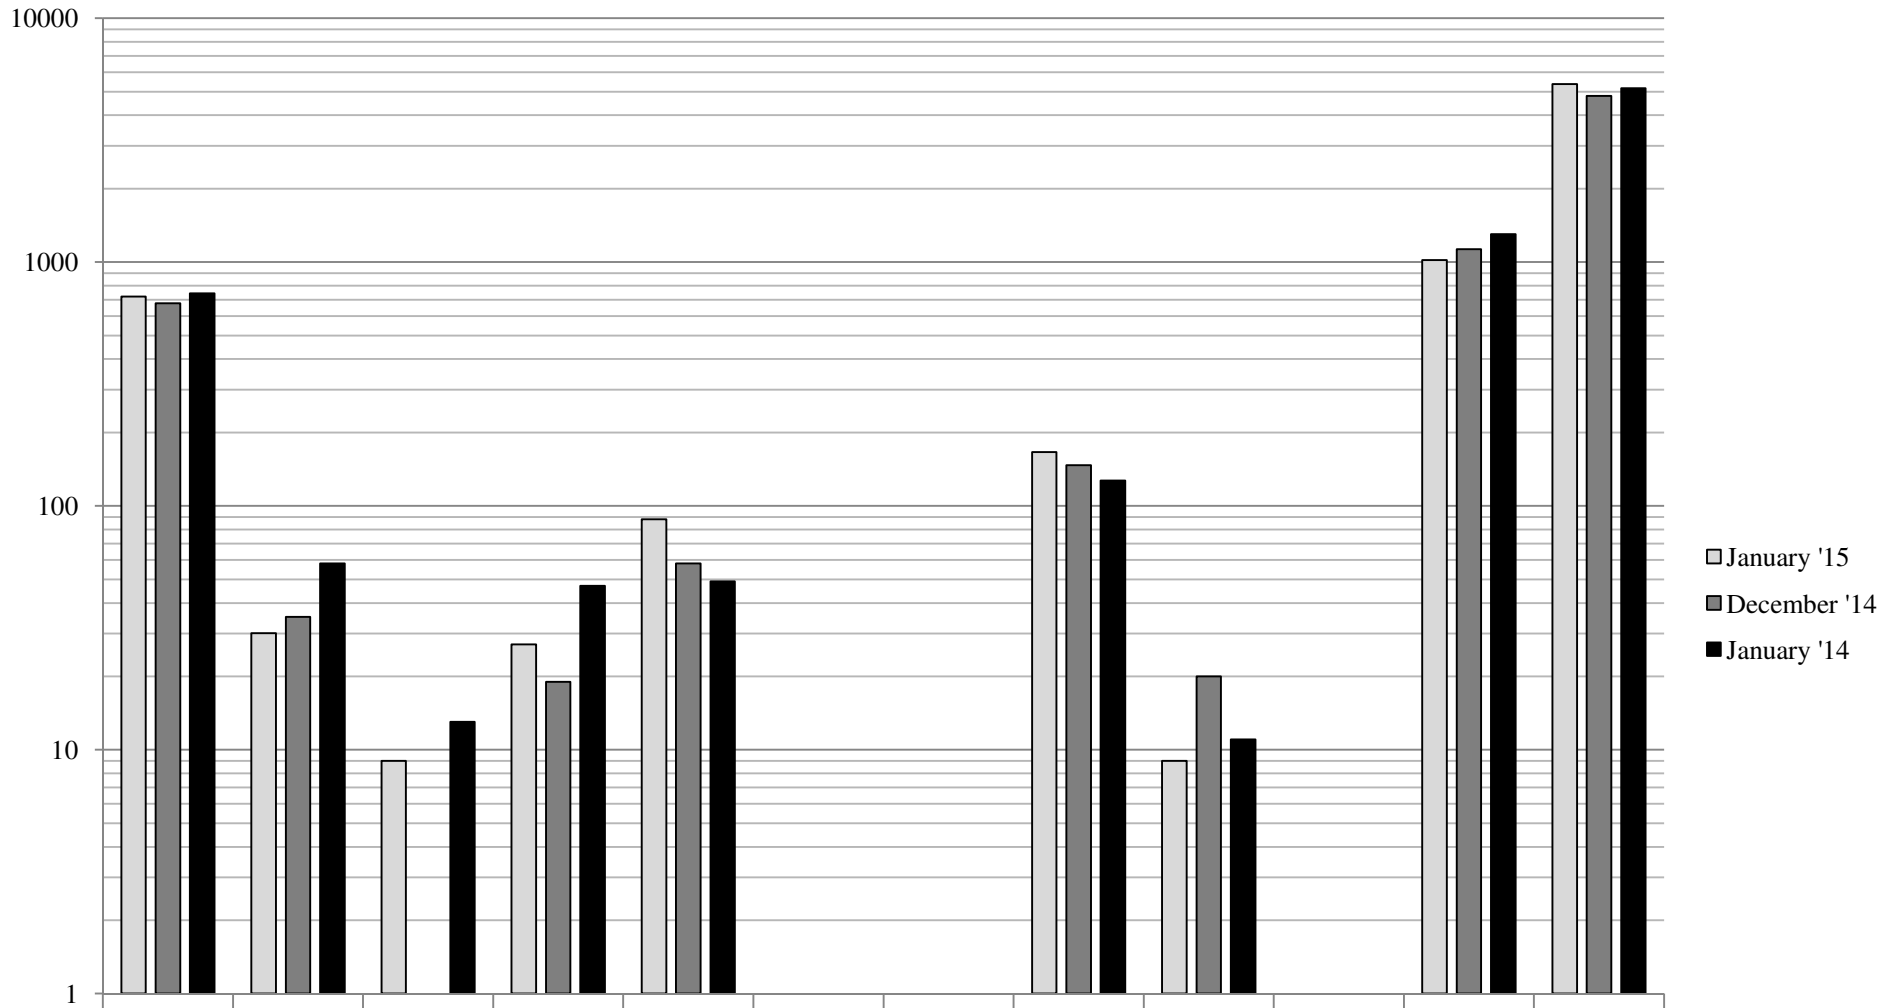

Monthly Report January 2015

	Calls	Follow-ups	Felonies	Misd / Other	V&T	DWI	Juveniles	Parking	Accidents	Stolen Vehicles	Property Checks	Miles Driven
January '15	722	30	9	27	88	0	0	166	9	0	1019	5364
December '14	678	35	0	19	58	1	0	147	20	0	1129	4802
January '14	743	58	13	47	49	1	1	127	11	0	1299	5165