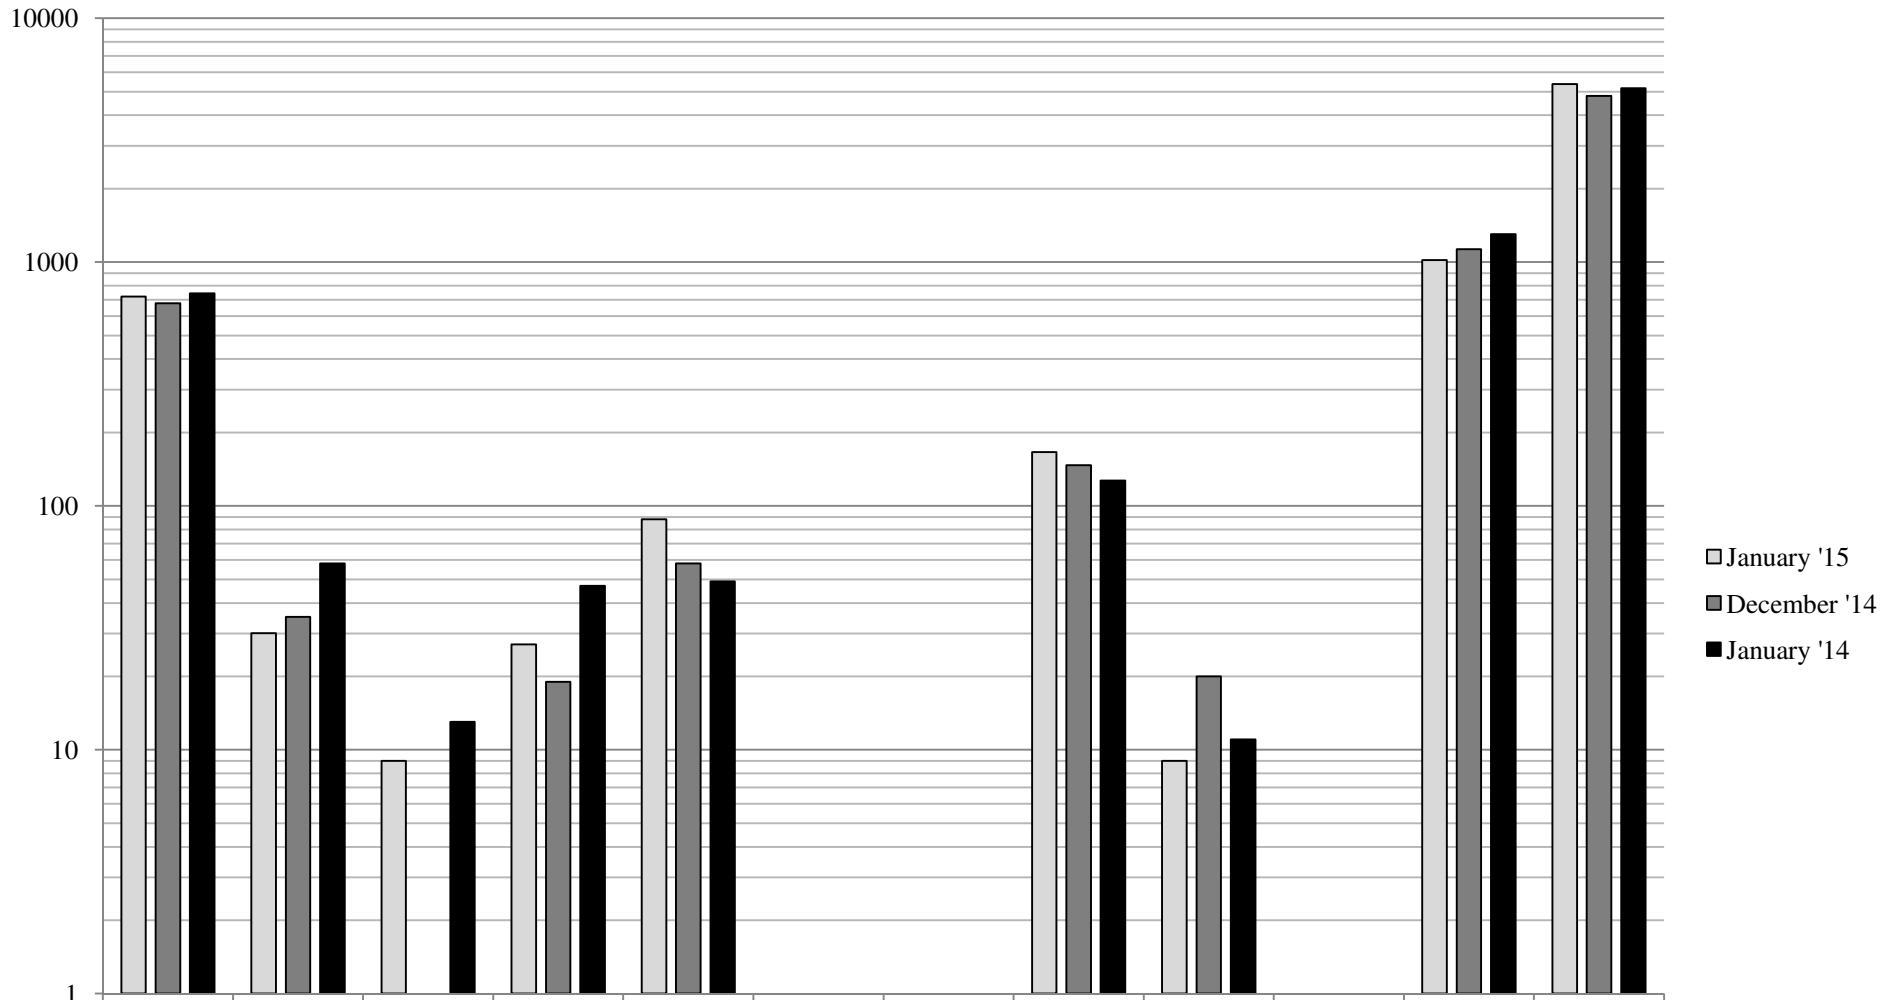

Monthly Report January 2015

	Calls	Follow-ups	Felonies	Misd / Other	V&T	DWI	Juveniles	Parking	Accidents	Stolen Vehicles	Property Checks	Miles Driven
January '15	722	30	9	27	88	0	0	166	9	0	1019	5364
December '14	678	35	0	19	58	1	0	147	20	0	1129	4802
January '14	743	58	13	47	49	1	1	127	11	0	1299	5165