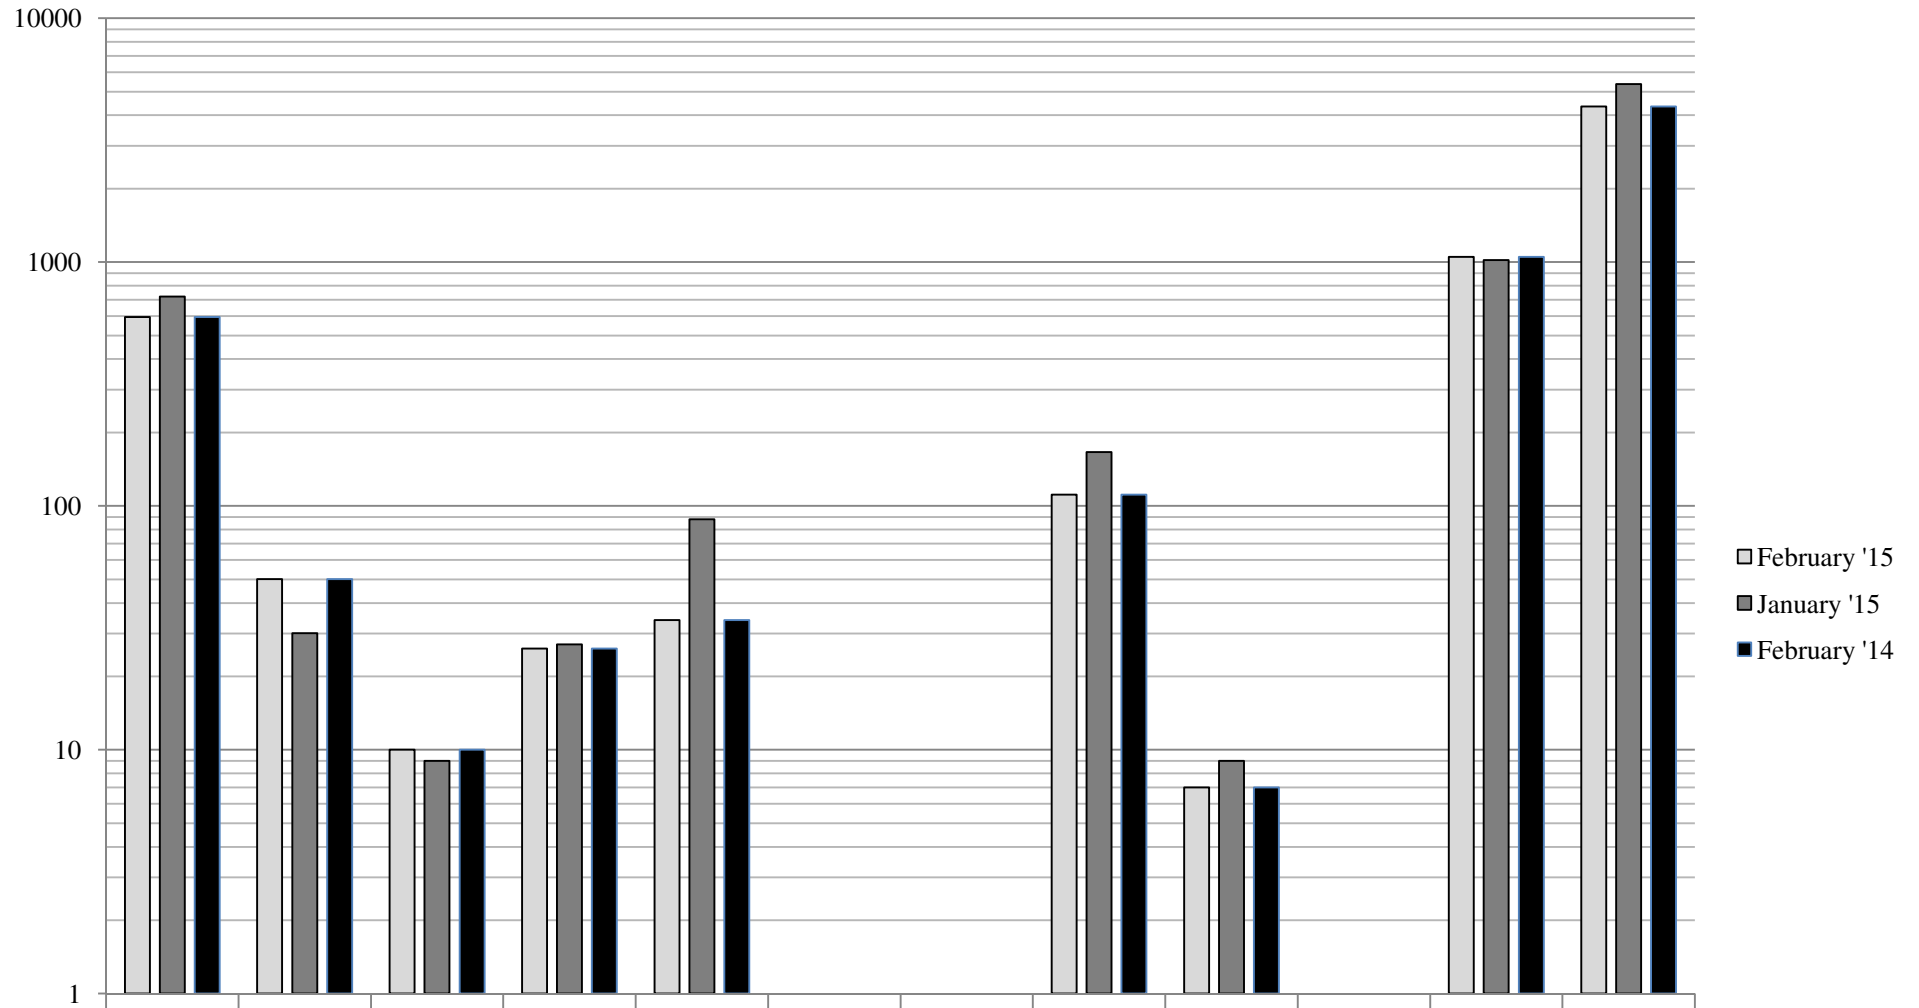

Monthly Report February 2015

	Calls	Follow-ups	Felonies	Misd / Other	V&T	DWI	Juveniles	Parking	Accidents	Stolen Vehicles	Property Checks	Miles Driven
February '15	595	50	10	26	34	0	0	111	7	0	1050	4346
January '15	722	30	9	27	88	0	0	166	9	0	1019	5364
February '14	595	50	10	26	34	0	0	111	7	0	1050	4346