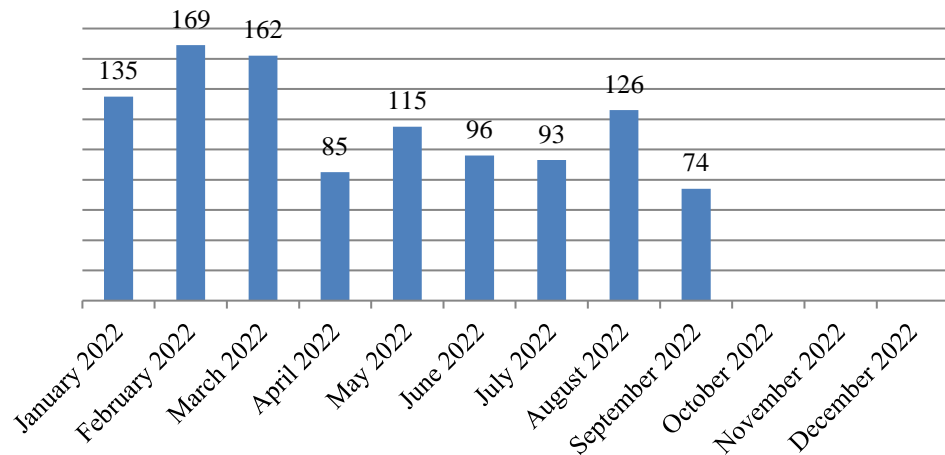

Parking Tickets