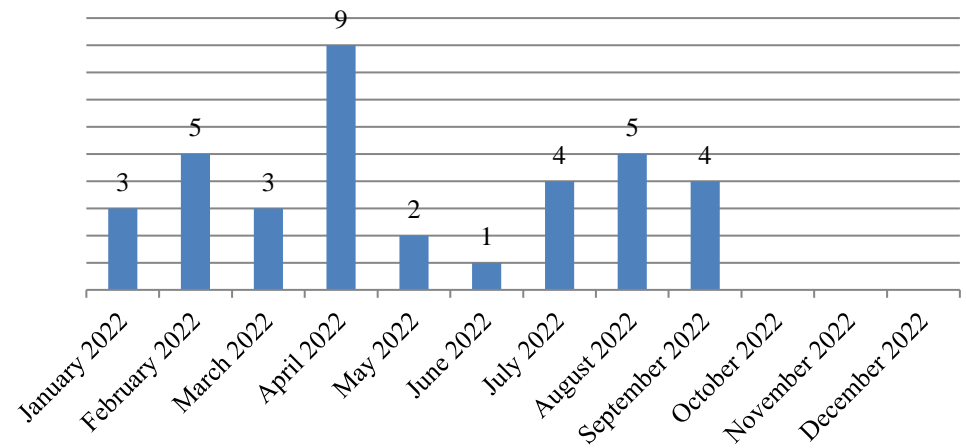

DWI Arrests