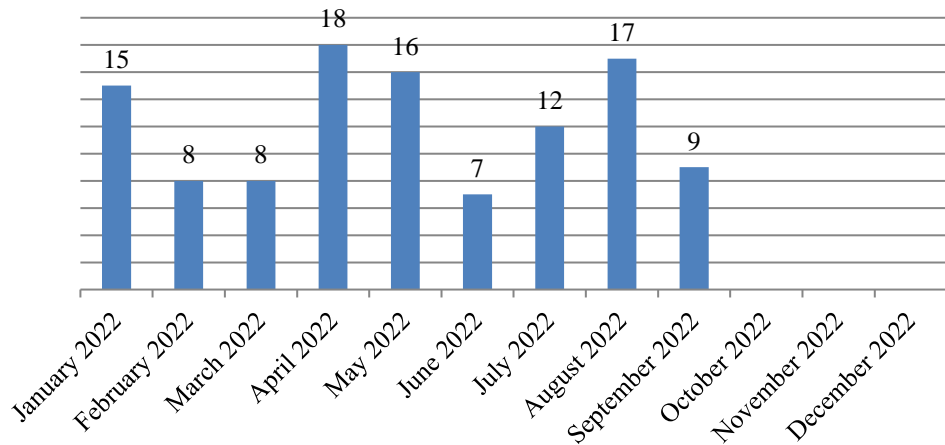

Village of Solvay Police Department

2022

Department Statistics

<i>2022</i>	Total DR#	Follow-up Invest	Felony Arrests	Misdemeanor Violaation Arrest	V&T Tickets	DWI Arrests	Parking Tickets	Accident Reports
January 2022	875	19	15	74	203	3	135	11
February 2022	915	17	8	69	241	5	169	12
March 2022	1004	33	8	40	173	3	162	8
April 2022	1009	28	18	55	227	9	85	8
May 2022	1083	33	16	80	271	2	115	14
June 2022	957	24	7	66	218	1	96	12
July 2022	991	31	12	65	162	4	93	8
August 2022	1052	23	17	55	216	5	126	12
September 2022	985	71	9	47	169	4	74	8
October 2022								
November 2022								
December 2022								
Year to Date	8871	279	110	551	1880	36	1055	93

Village of Solvay Police Department 2022

Department Statistics

Total DR#

Follow-up Invest

Felony Arrests

Misdemeanor Violaation Arrest

Village of Solvay Police Department 2022

Department Statistics