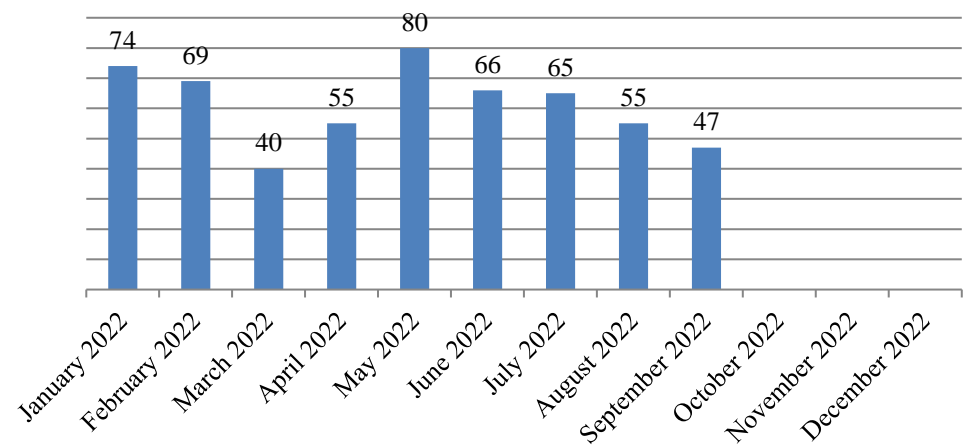

Misdemeanor Violaation Arrest