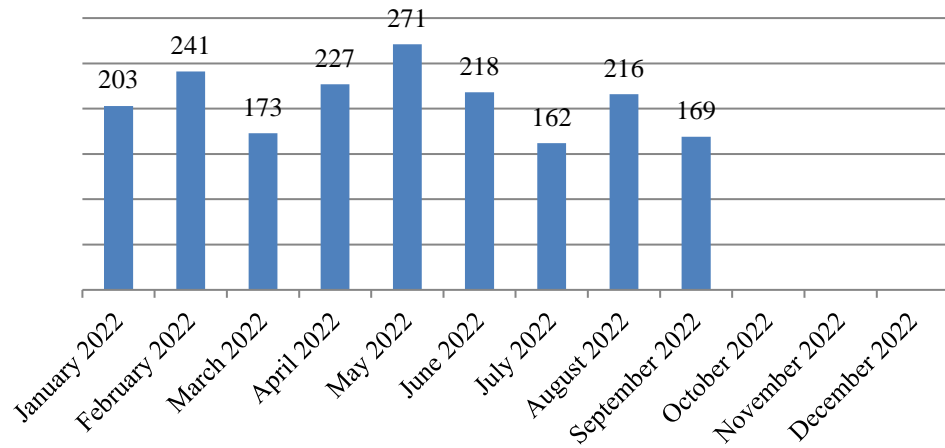

Village of Solvay Police Department 2022

Department Statistics

V&T Tickets