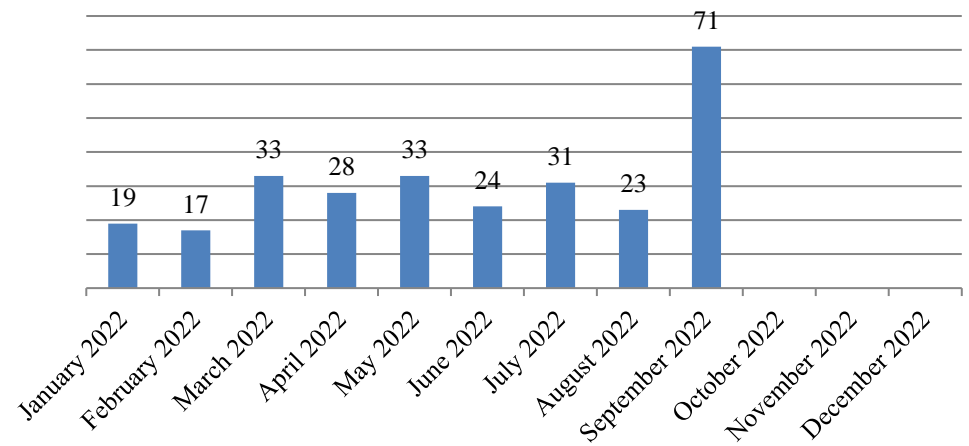

Follow-up Invest