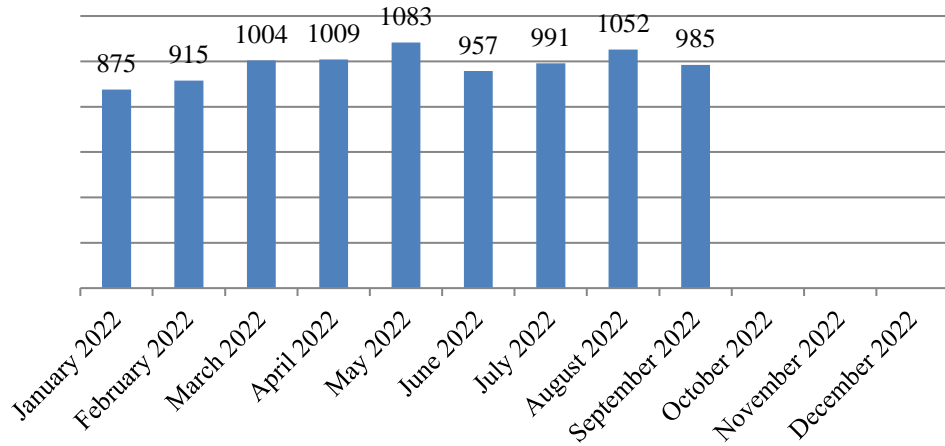

Village of Solvay Police Department 2022

Department Statistics

Total DR#