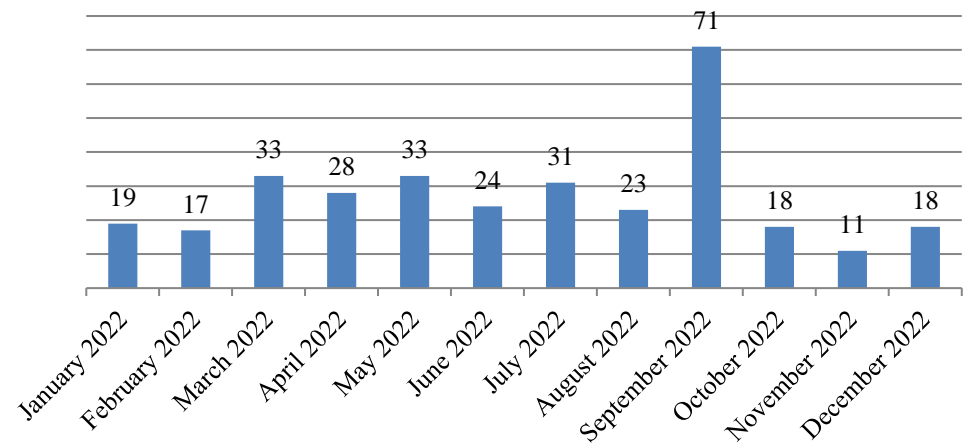

Follow-up Invest