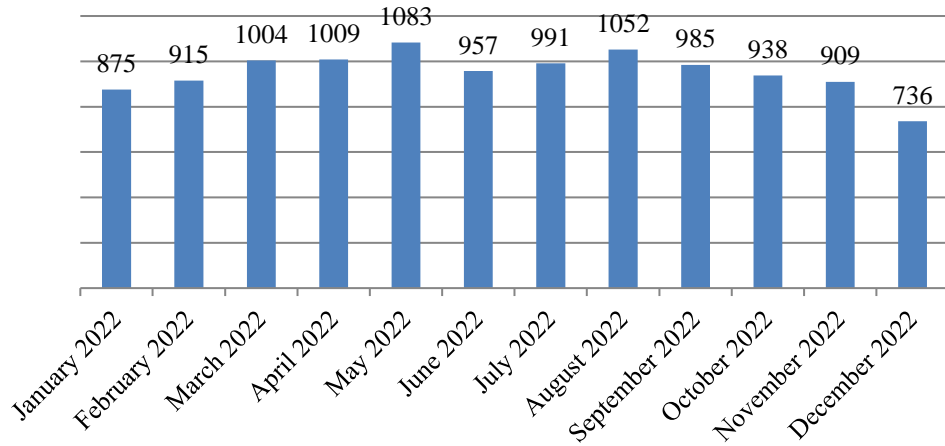

Village of Solvay Police Department 2022

Department Statistics

Total DR#