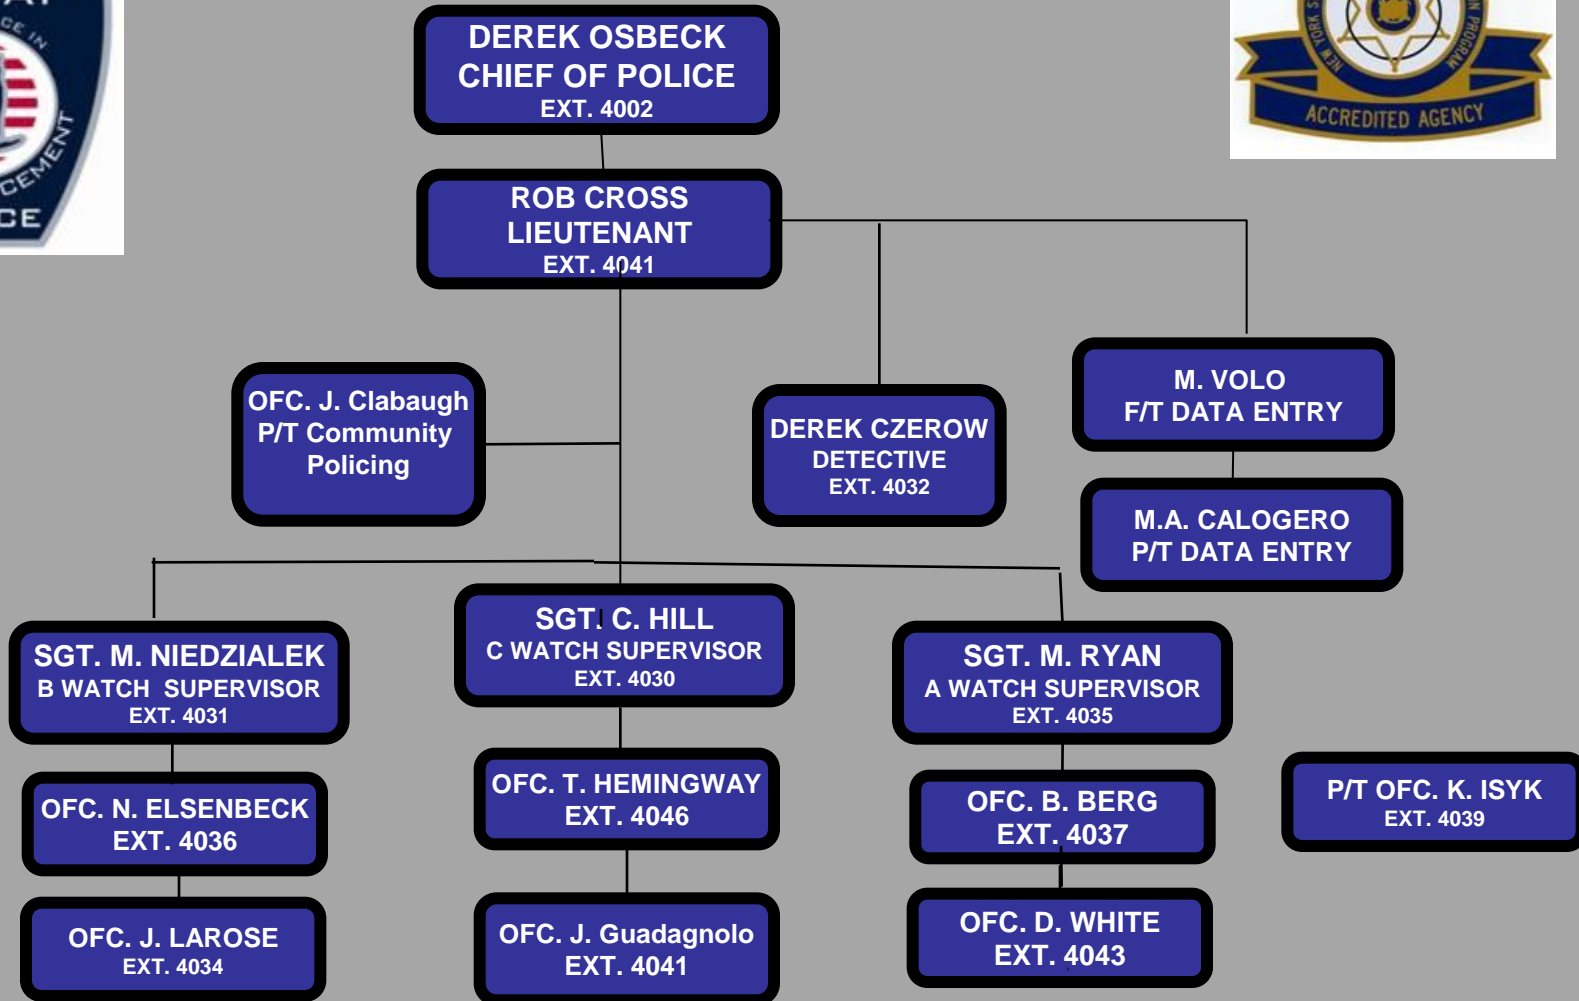

SOLVAY POLICE DEPARTMENT

2025

**To contact Administration or leave a message for an individual officer call
(315) 468-2510, then select the appropriate extension.**

To contact support staff Ext. 0