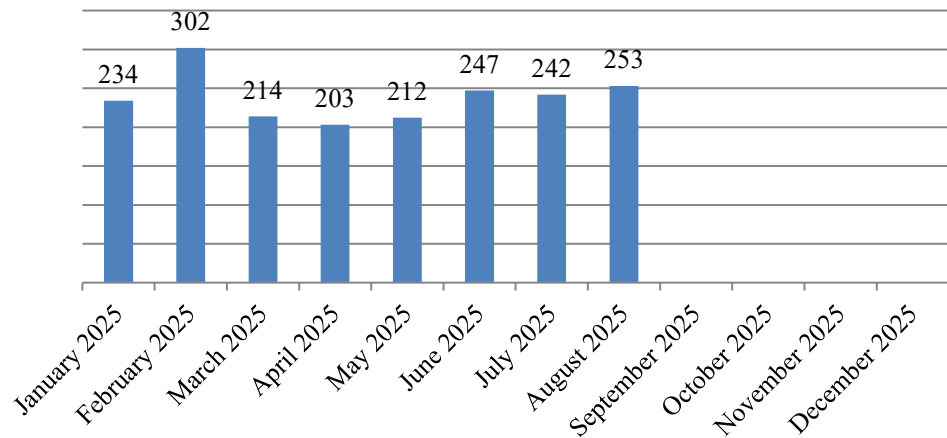

Parking Tickets