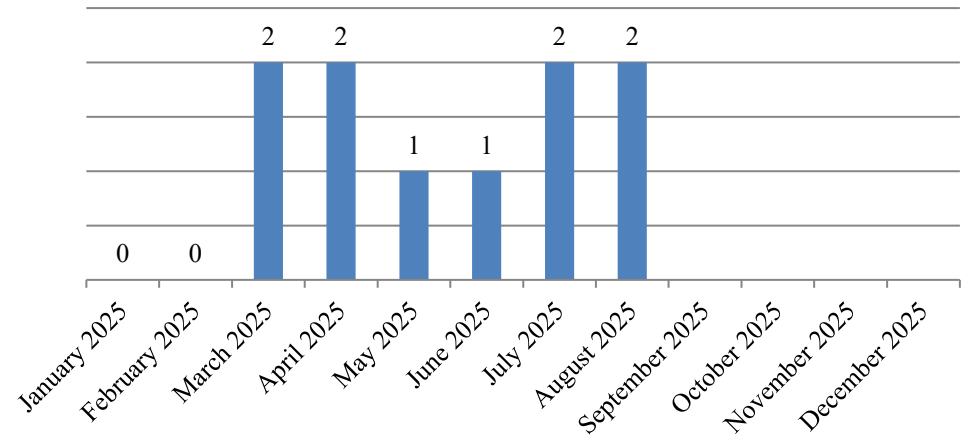

DWI Arrests