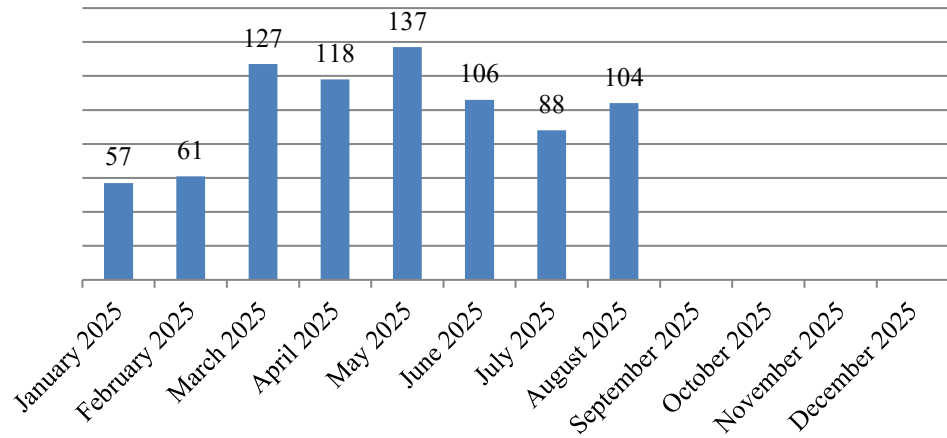

Village of Solvay Police Department 2025

Department Statistics

V&T Tickets