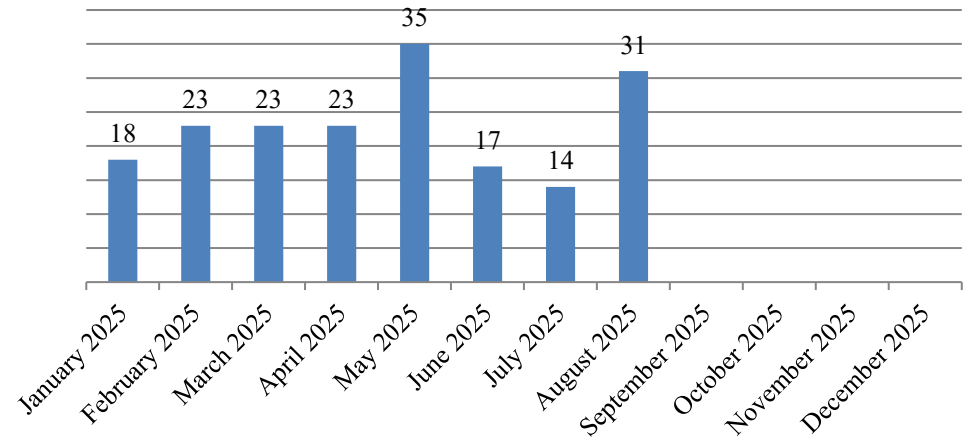

Follow-up Invest