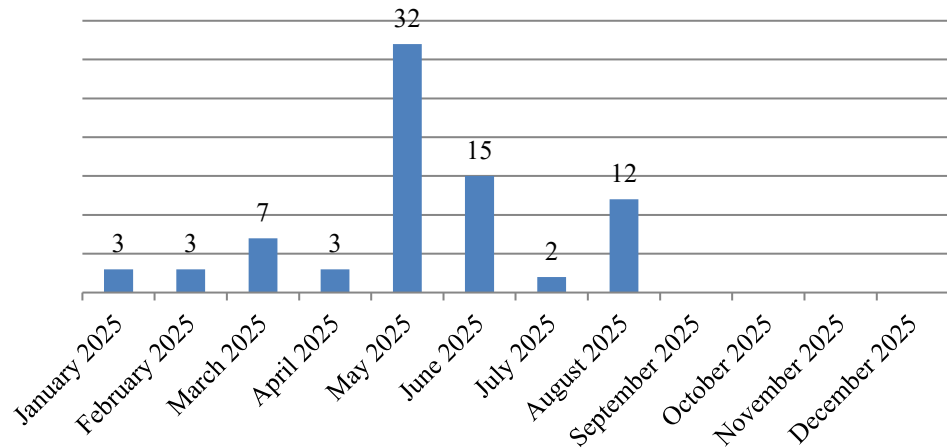

Village of Solvay Police Department 2025

Department Statistics

Total DR#

Follow-up Invest

Felony Arrests

Misdemeanor Violaation Arrest

Village of Solvay Police Department 2025

Department Statistics