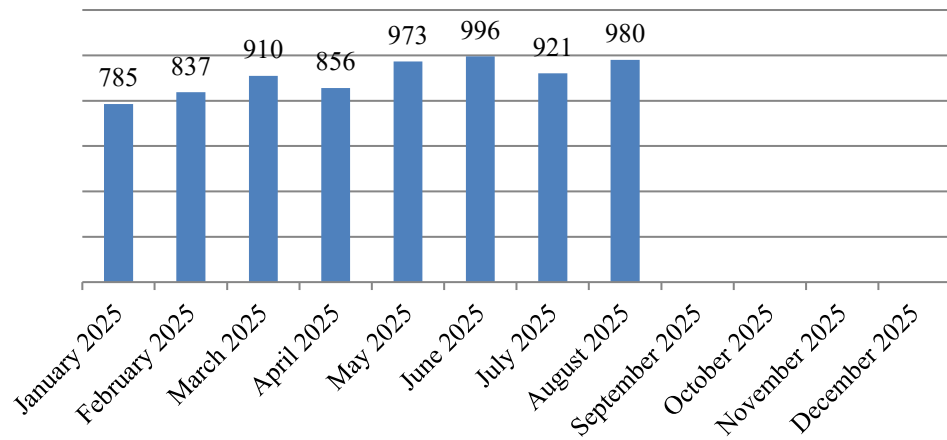

Village of Solvay Police Department 2025

Department Statistics

Total DR#