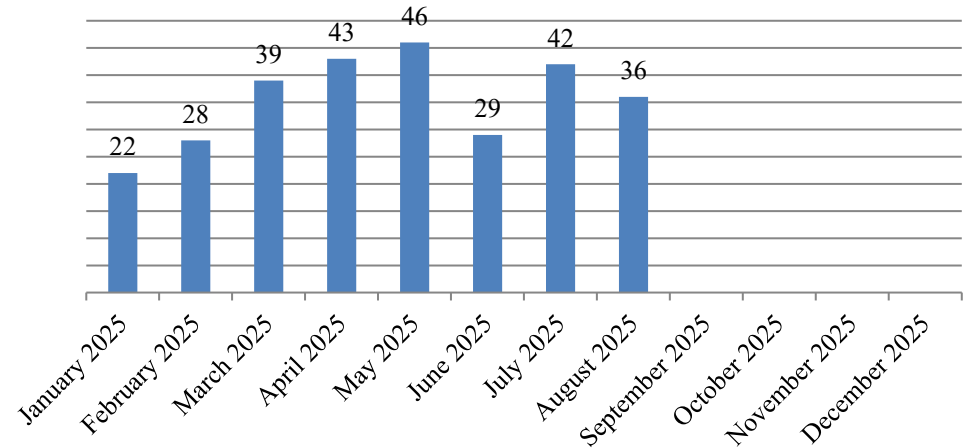

Village of Solvay Police Department 2025

Department Statistics

Total DR#

Follow-up Invest

Felony Arrests

Misdemeanor Violaation Arrest

Village of Solvay Police Department 2025

Department Statistics