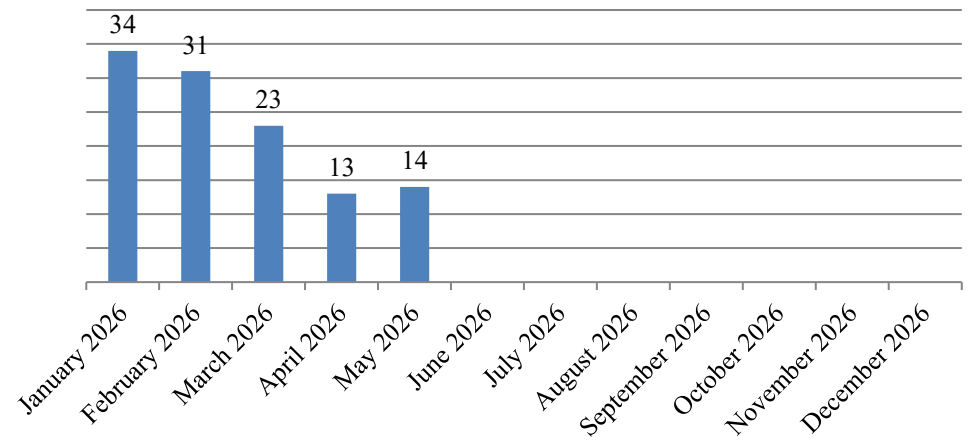

Follow-up Invest