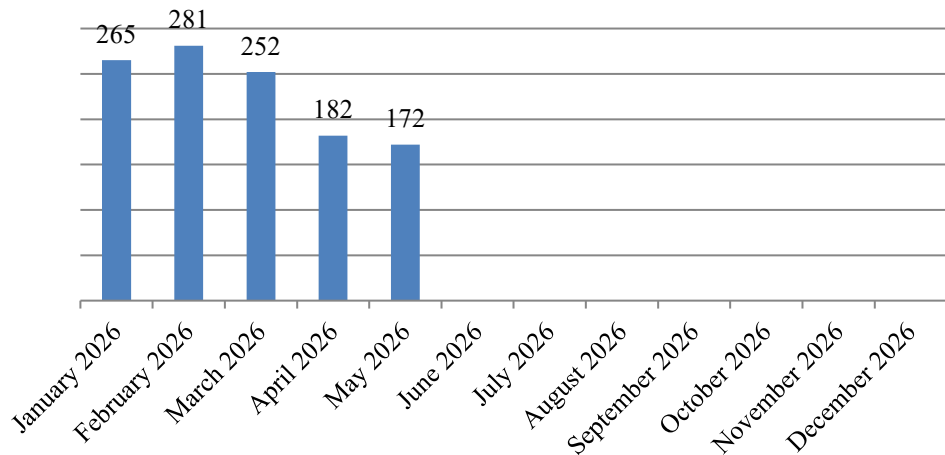

Parking Tickets