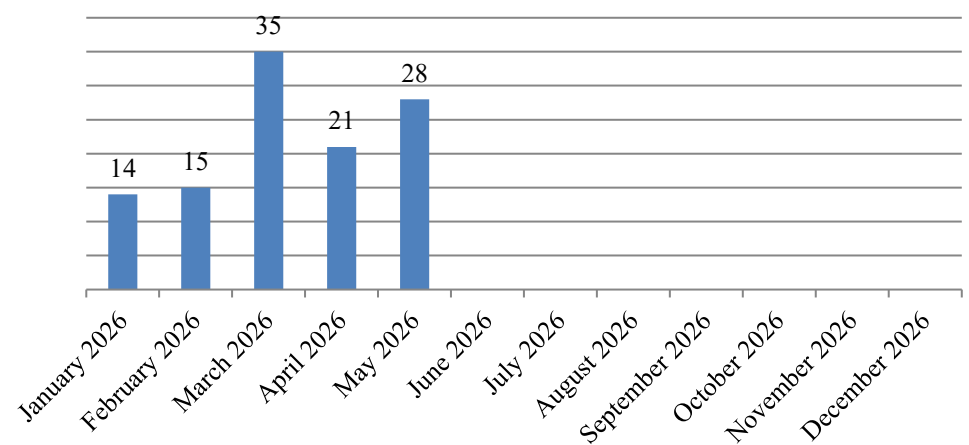

Village of Solvay Police Department 2026

Department Statistics

Total DR#

Follow-up Invest

Felony Arrests

Misdemeanor Violaation Arrest

Village of Solvay Police Department 2026

Department Statistics