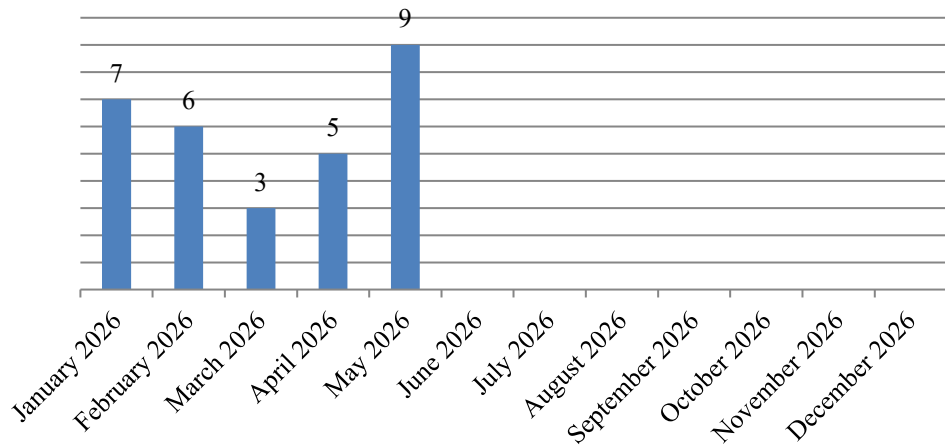

Village of Solvay Police Department 2026

Department Statistics

Total DR#

Follow-up Invest

Felony Arrests

Misdemeanor Violaation Arrest

Village of Solvay Police Department 2026

Department Statistics