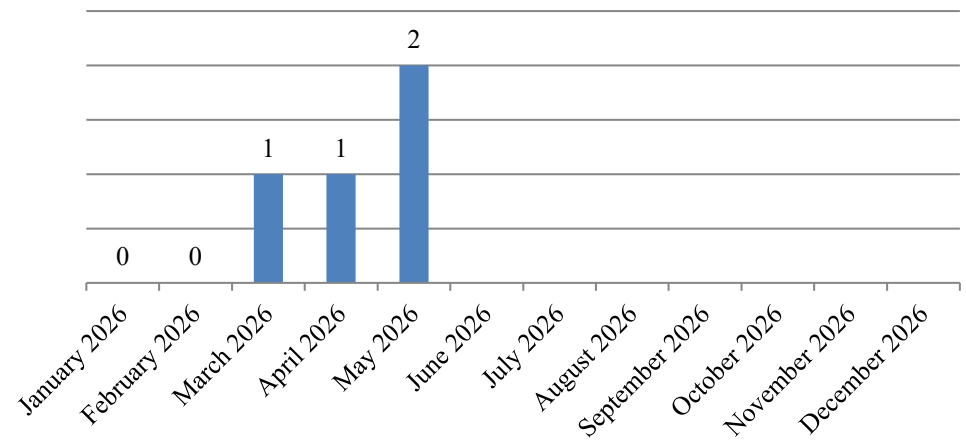

DWI Arrests