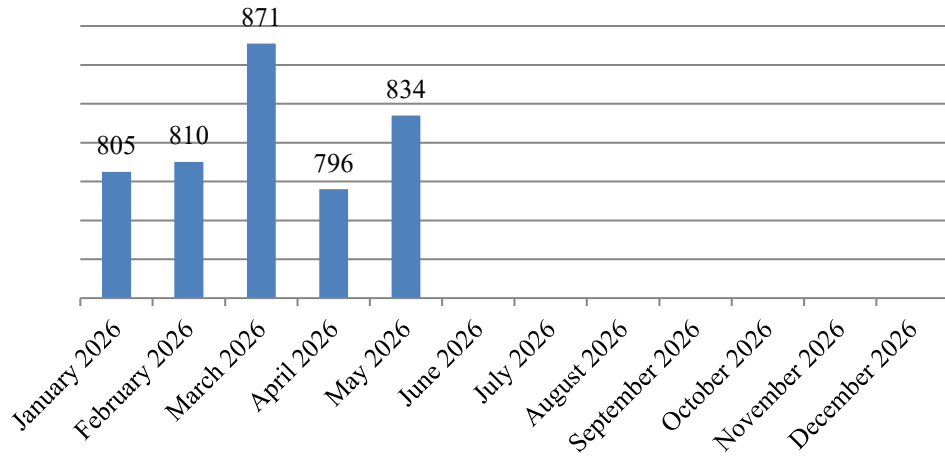

Village of Solvay Police Department 2026

Department Statistics

Total DR#