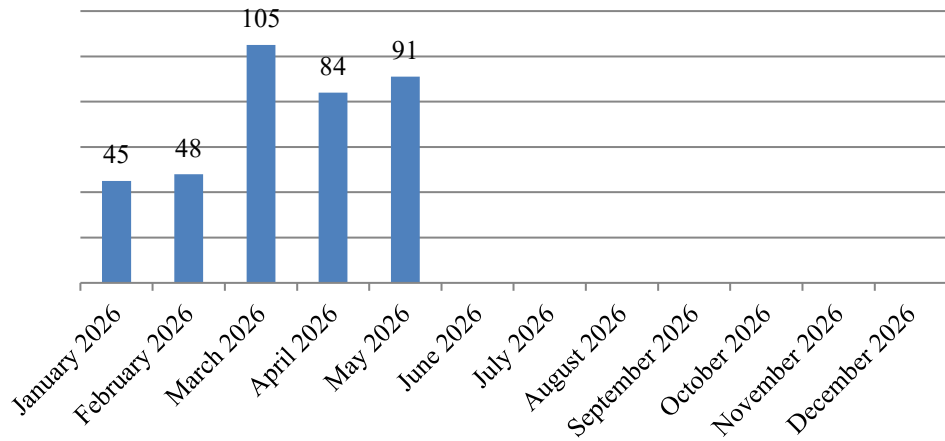

Village of Solvay Police Department 2026

Department Statistics

V&T Tickets